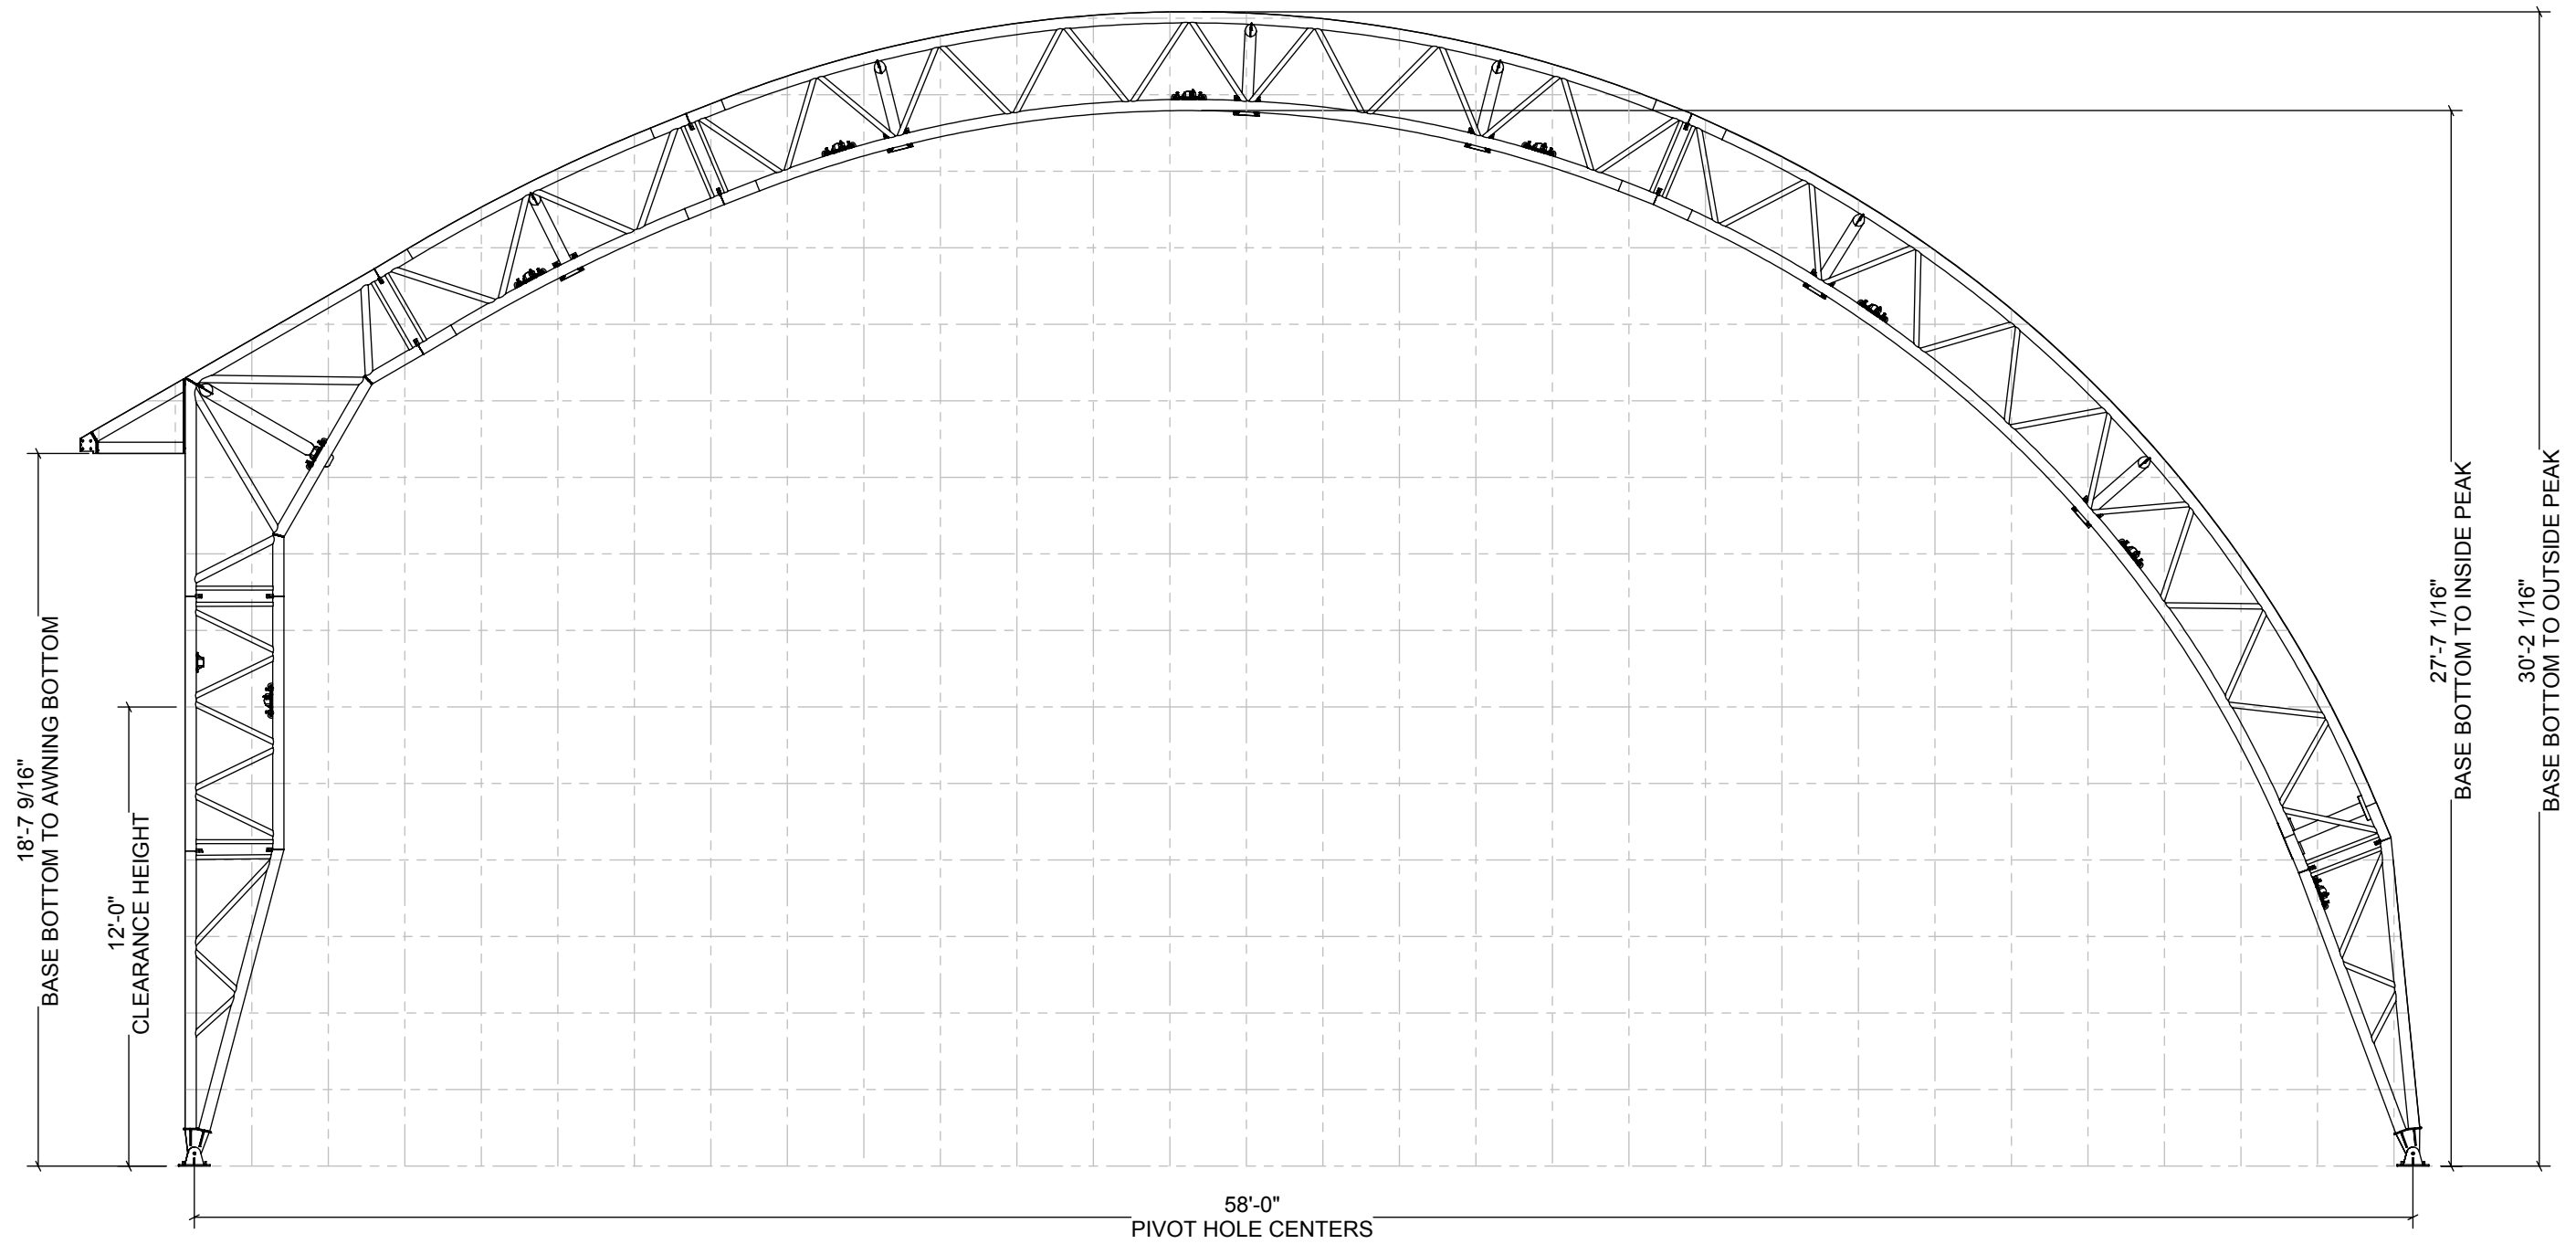

TC058RK

24" GRID

ORDER #:

CUSTOMER #:

CUSTOMER INFORMATION:	STRUCTURE SKU #: TC058RK	STRUCTURE SIZE:	STRUCTURE DESCRIPTION: 24" GRID
CUSTOMER CONTACT:	CONTACT PHONE:	SHEET TITLE: COVER SHEET	

DRAWING DETAILS	
DRAWN BY:	CREATION DATE:
REVISIONS:	
NO.	REVISION DATE:
1	
2	
3	
4	
NOT TO SCALE	SHEET SIZE: 11X17

SHEET:

A1