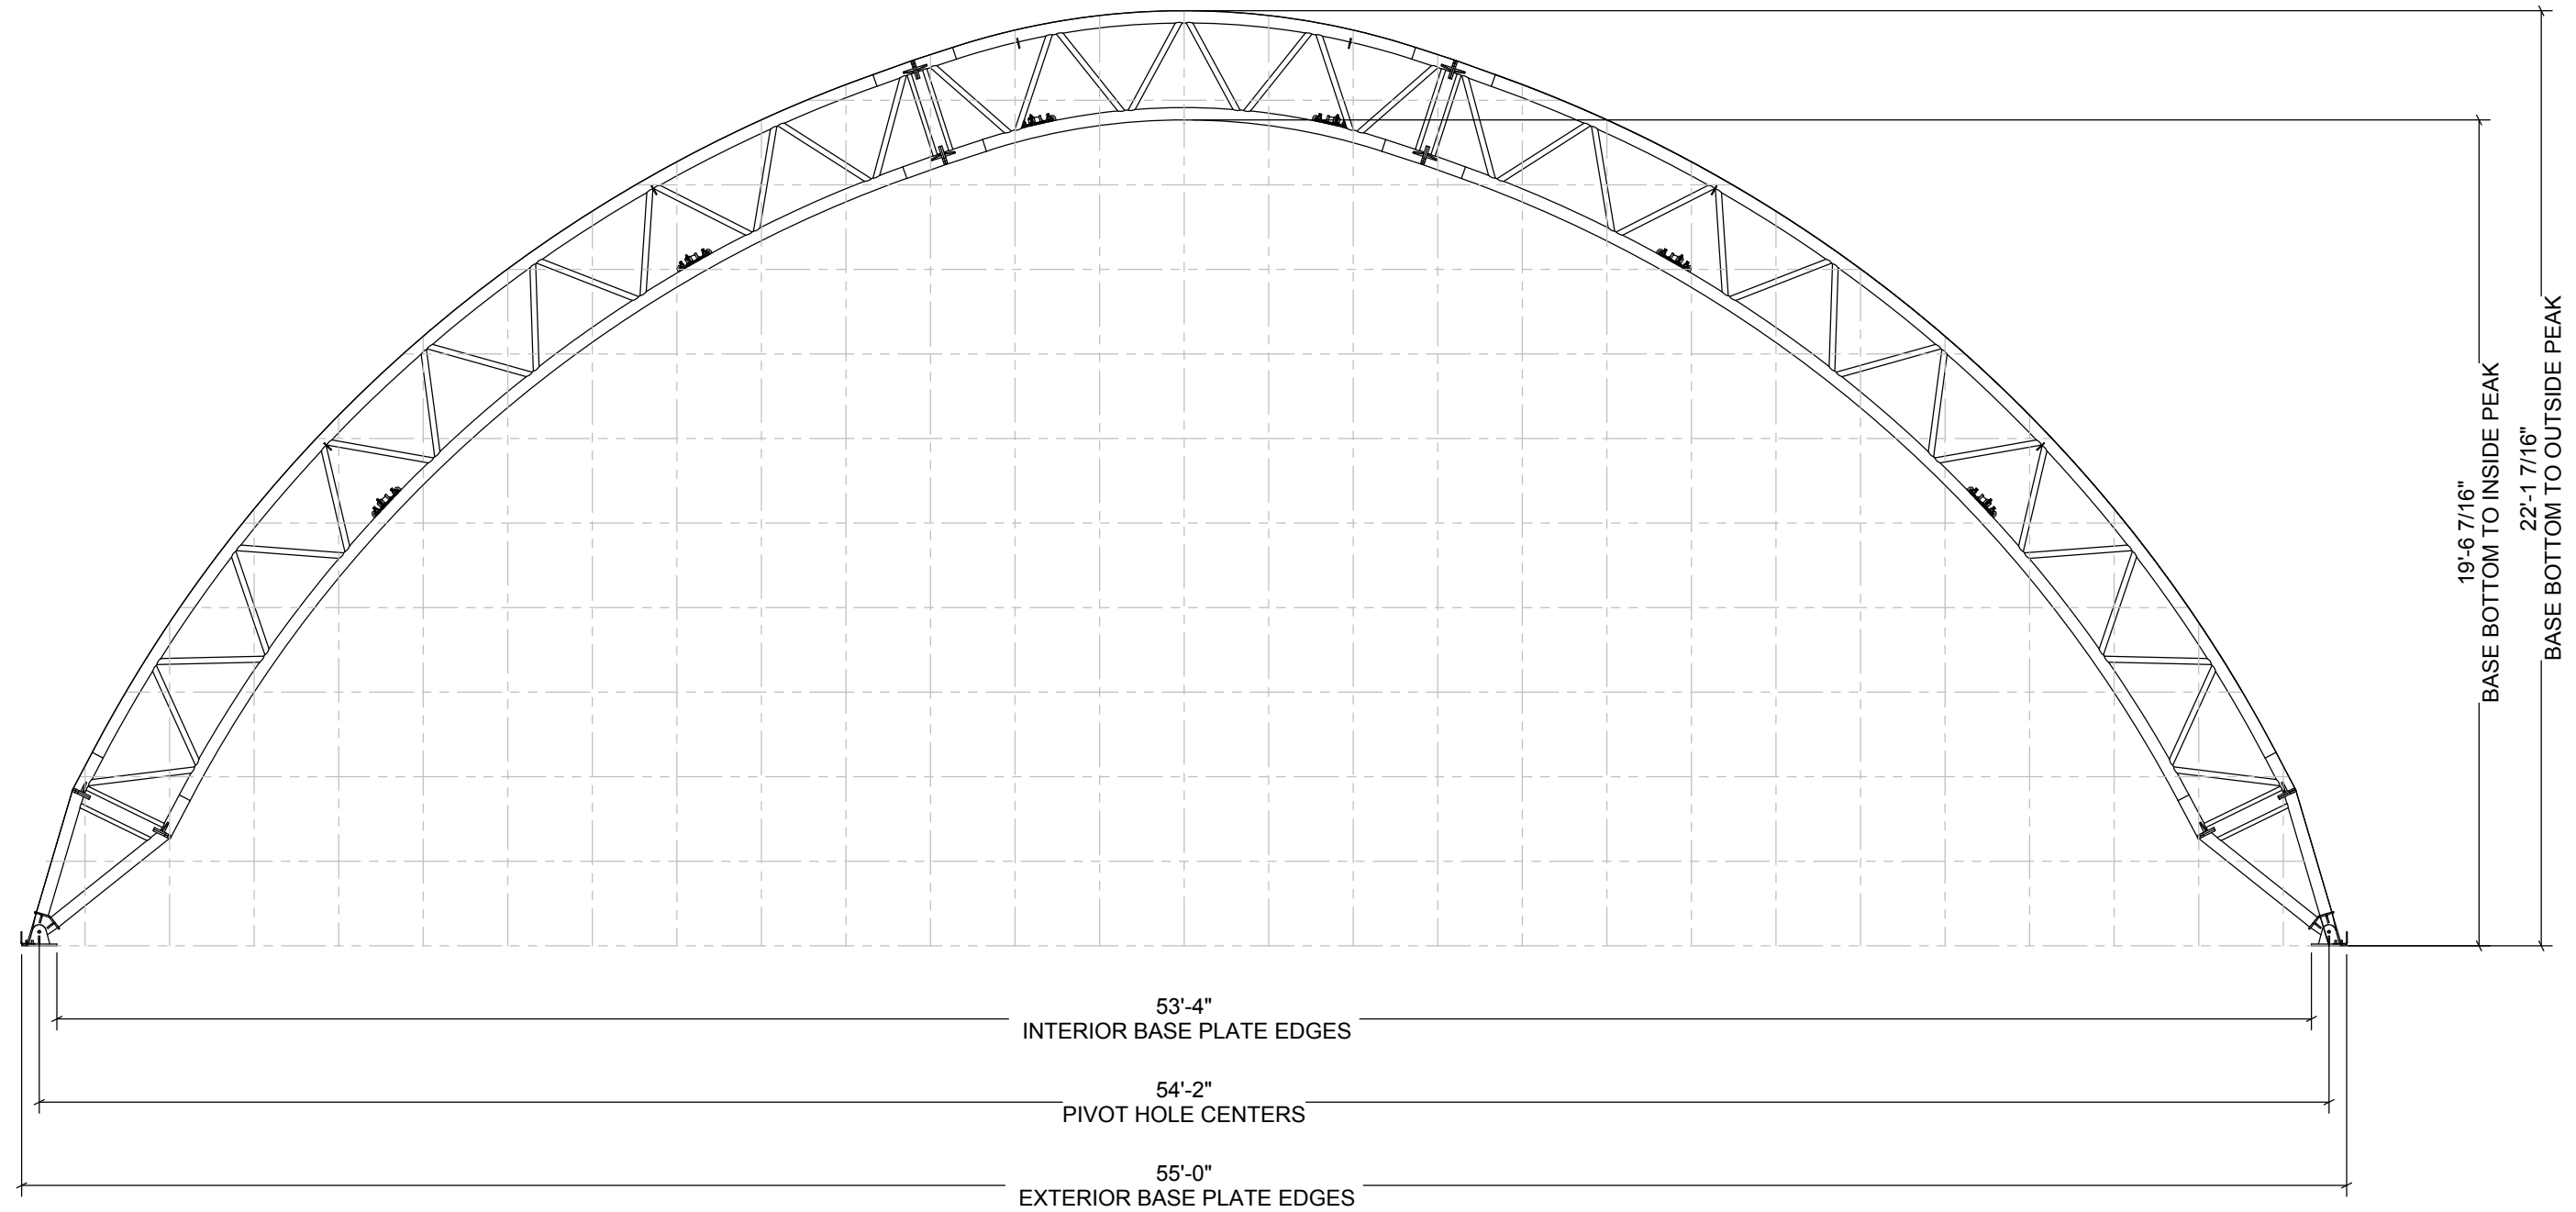

FRONT PROFILE (DIMENSIONS)
 • GRID REPRESENTS 24" SQUARES

ORDER #:

CUSTOMER #:

1'-11 15/16"

CUSTOMER INFORMATION:	STRUCTURE SKU #:	STRUCTURE SIZE:	STRUCTURE DESCRIPTION:
	CUSTOMER CONTACT:	CONTACT PHONE:	SHEET TITLE:

DRAWING DETAILS	
DRAWN BY:	CREATION DATE:
REVISIONS:	
NO.	REVISION DATE:
1	
2	
3	
4	
NOT TO SCALE	SHEET SIZE: 11X17

SHEET: