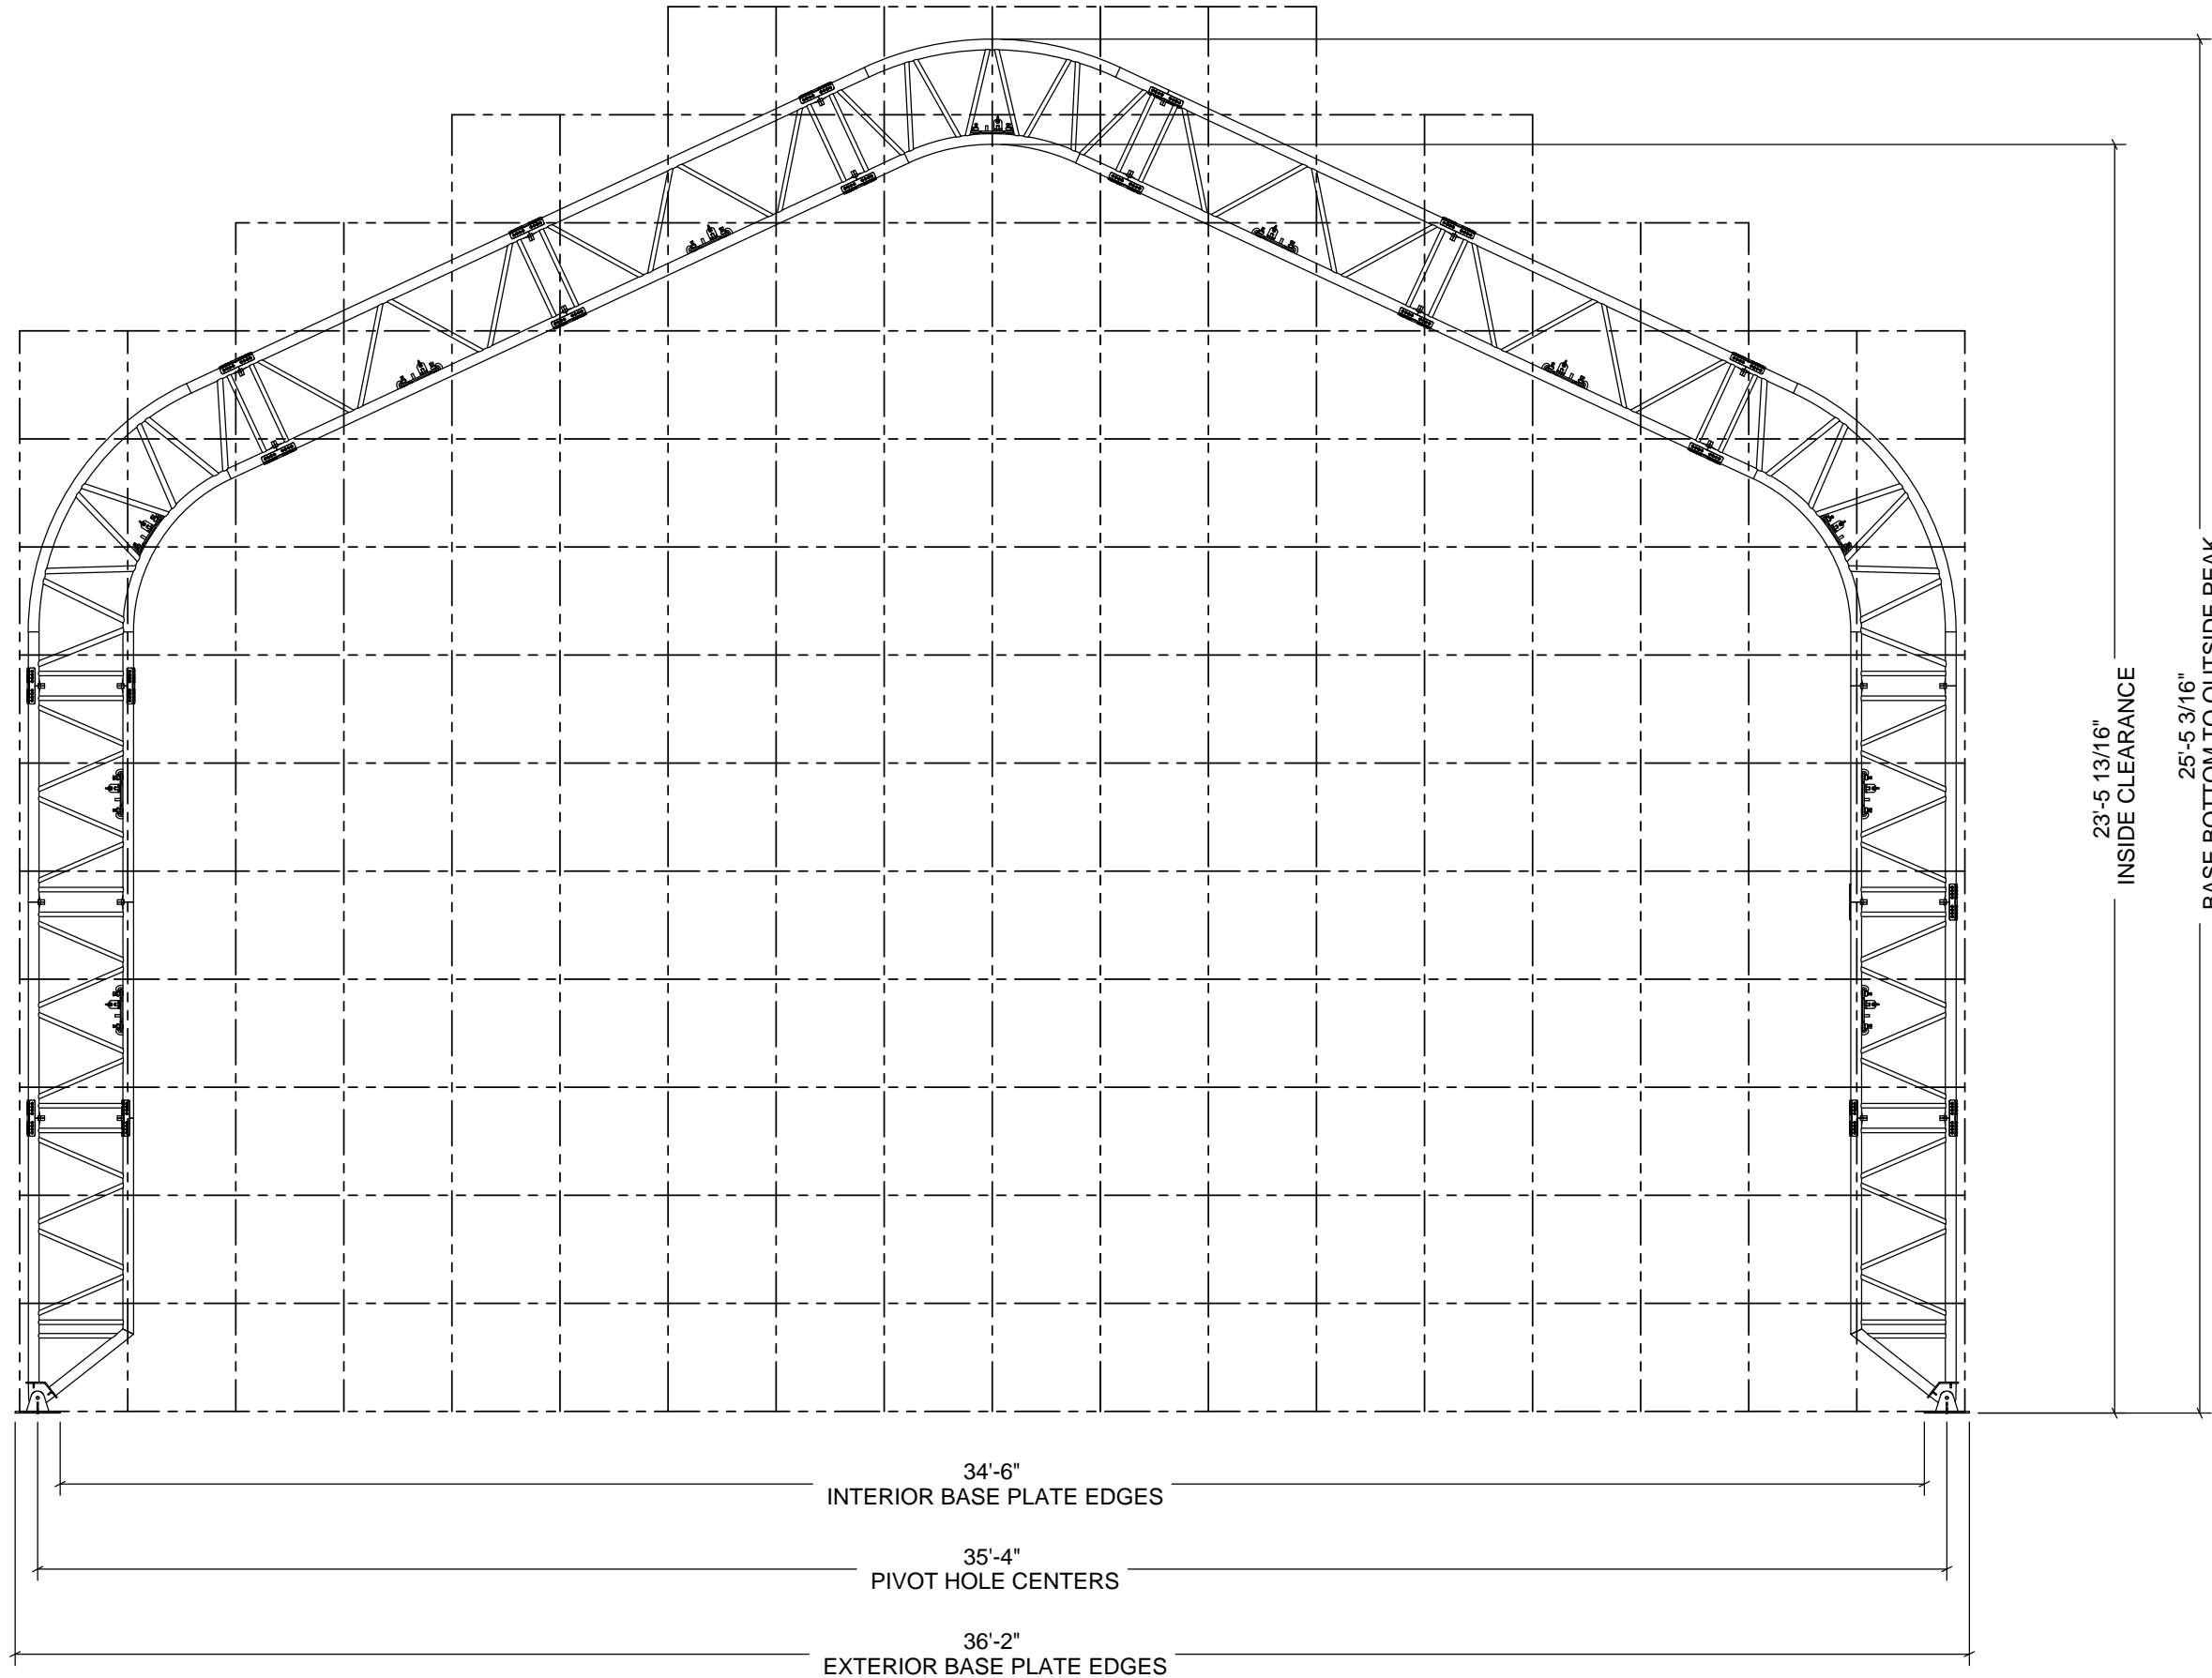

**FRONT PROFILE (GRID)**  
 • **GRID REPRESENTS 24" SQUARES**

Order Number:

Customer Number:

Structure SKU #:	Structure Size:	35' HC
Customer Information:	Customer Contact Phone:	
Customer Contact:	Structure Description:	35' TRUSS HOUSE STYLE "C"
Page Title:		FRONT PROFILE (GRID)

PDMWorks Project:

Drawings  
 Drawn By:      Creation Date:

Revisions:

No.	By:	Revision Date:
1		
2		
3		

Sheet: