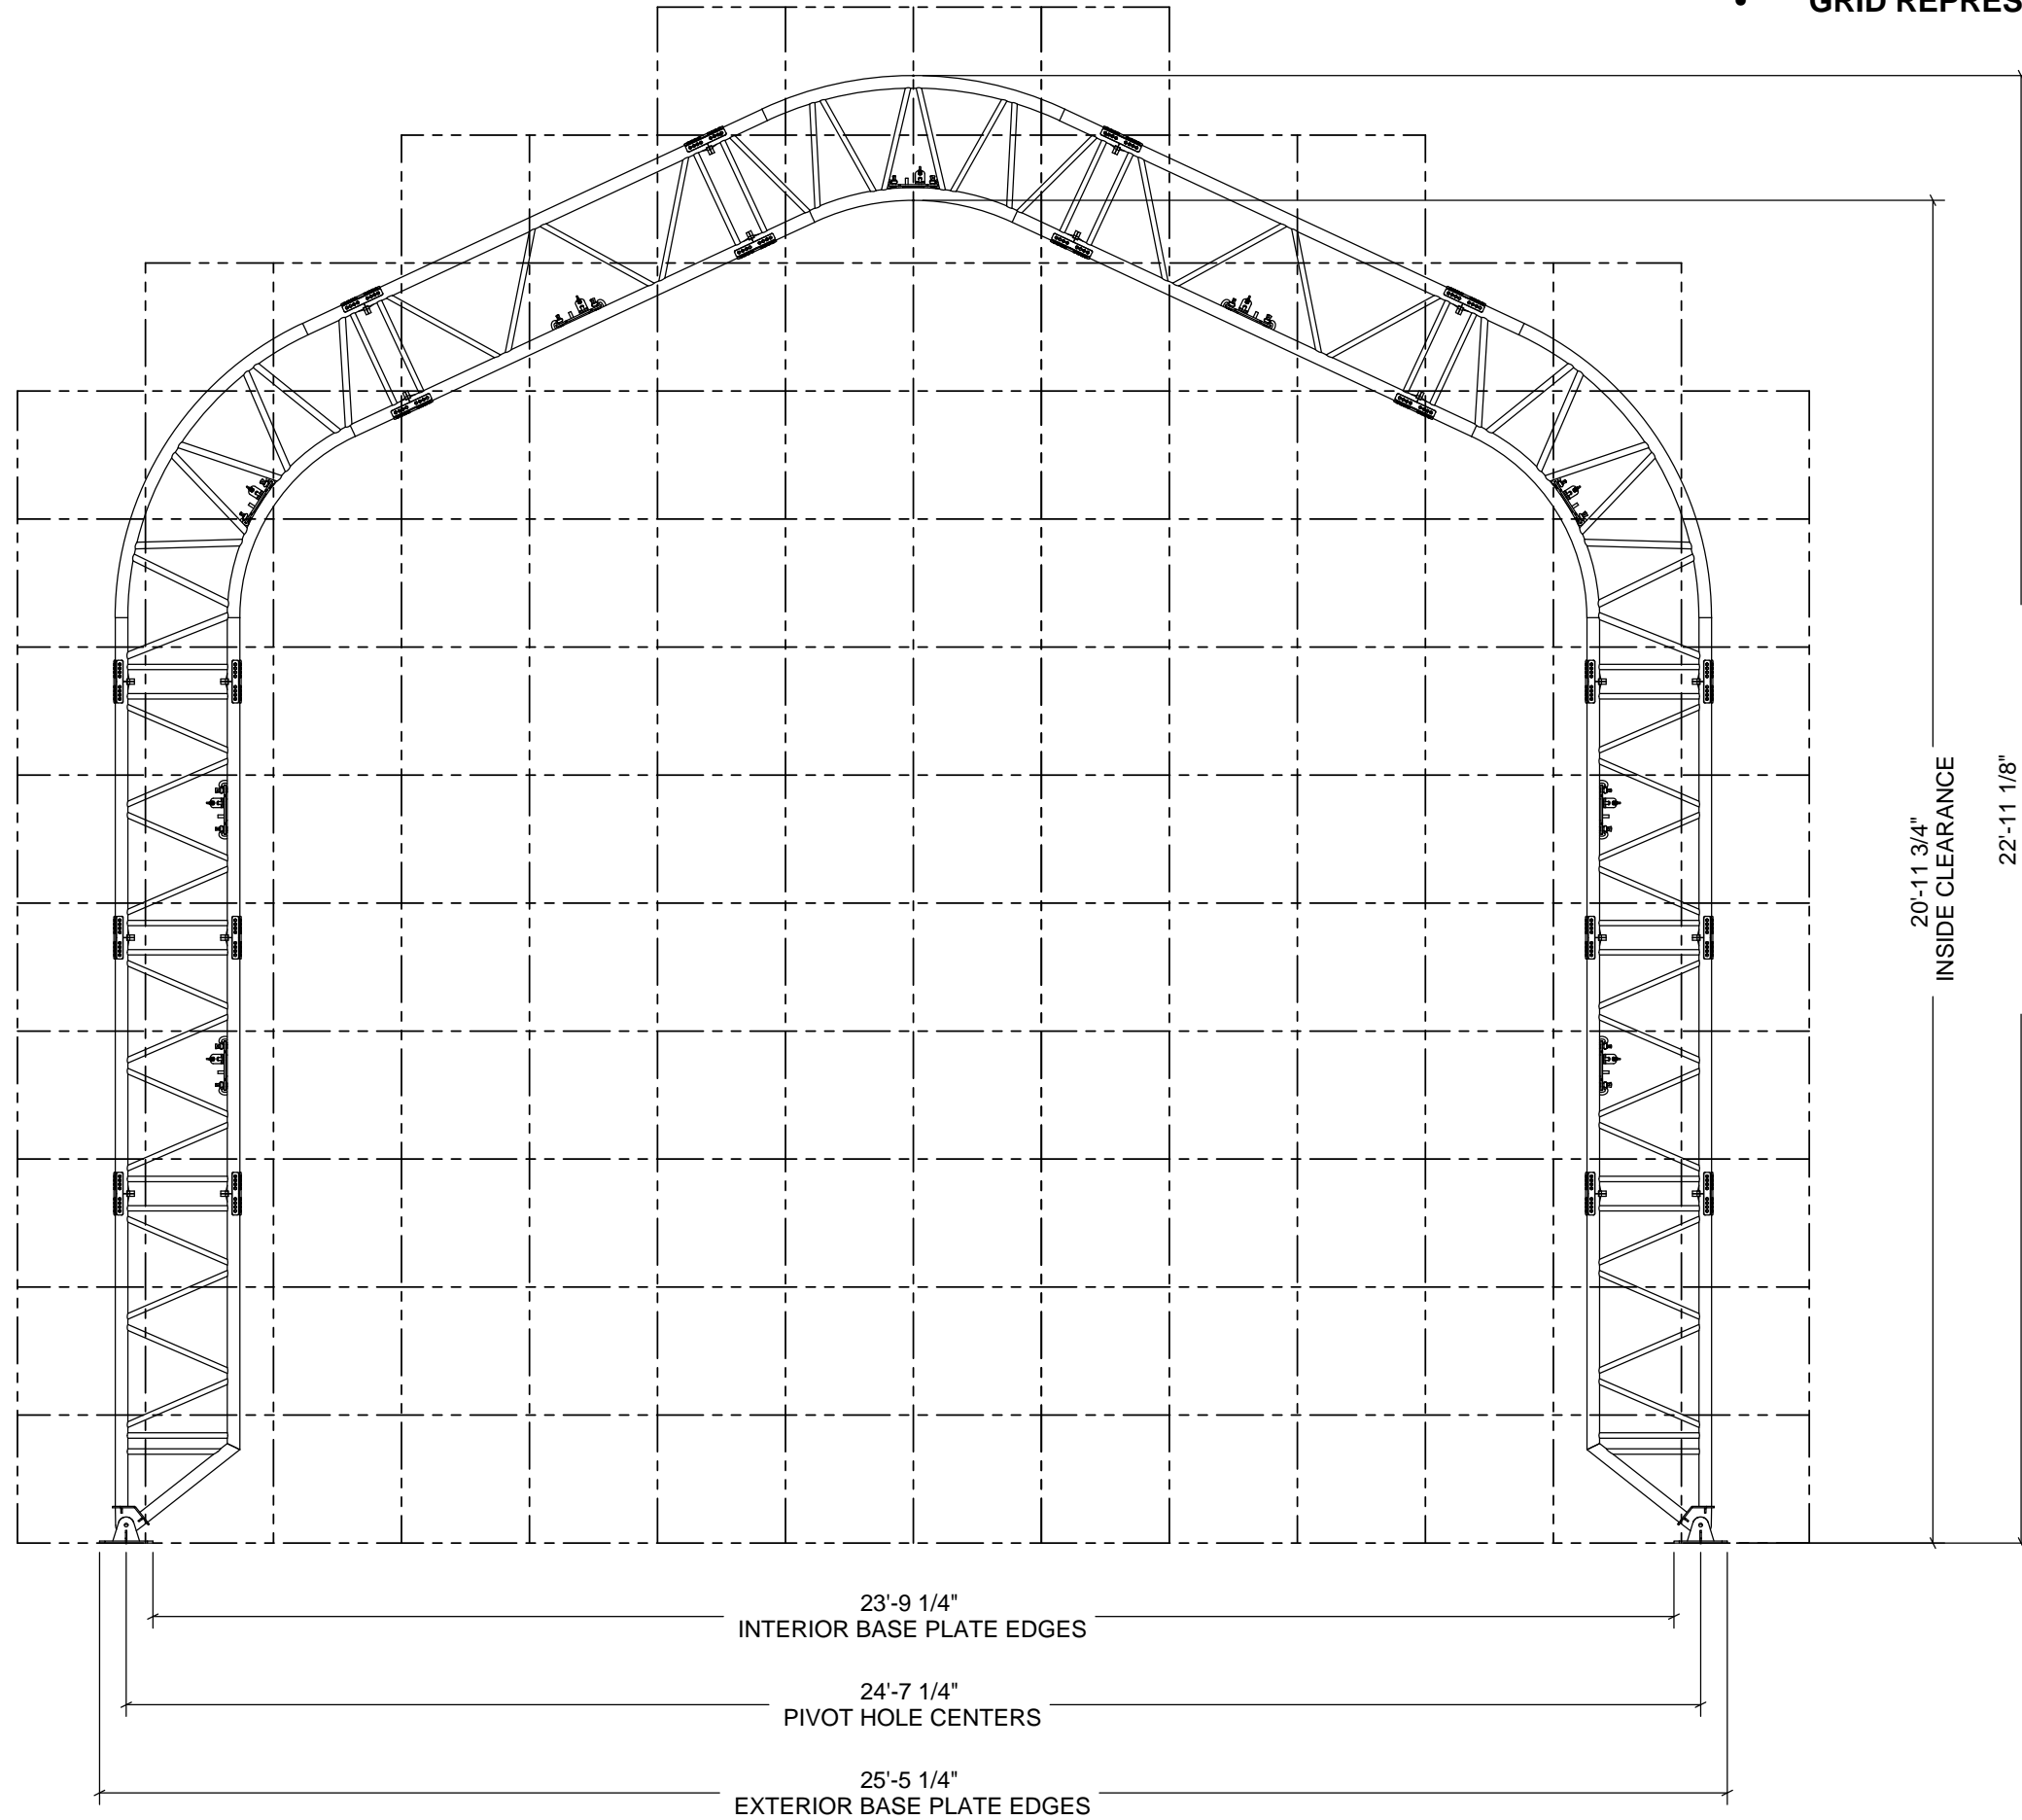

FRONT PROFILE (GRID)
 • **GRID REPRESENTS 24" SQUARES**

Order Number:
 Customer Number:

Customer Information:	Structure SKU #:	Structure Size: 25' HC	Structure Description: 25' TRUSS HOUSE STYLE "C"
	Customer Contact:	Customer Contact Phone:	Page Title: FRONT PROFILE (GRID)

PDMWorks Project:		
Drawings		
Drawn By:	Creation Date:	
Revisions:		
No.	By:	Revision Date:
1		
2		
3		
Sheet:		