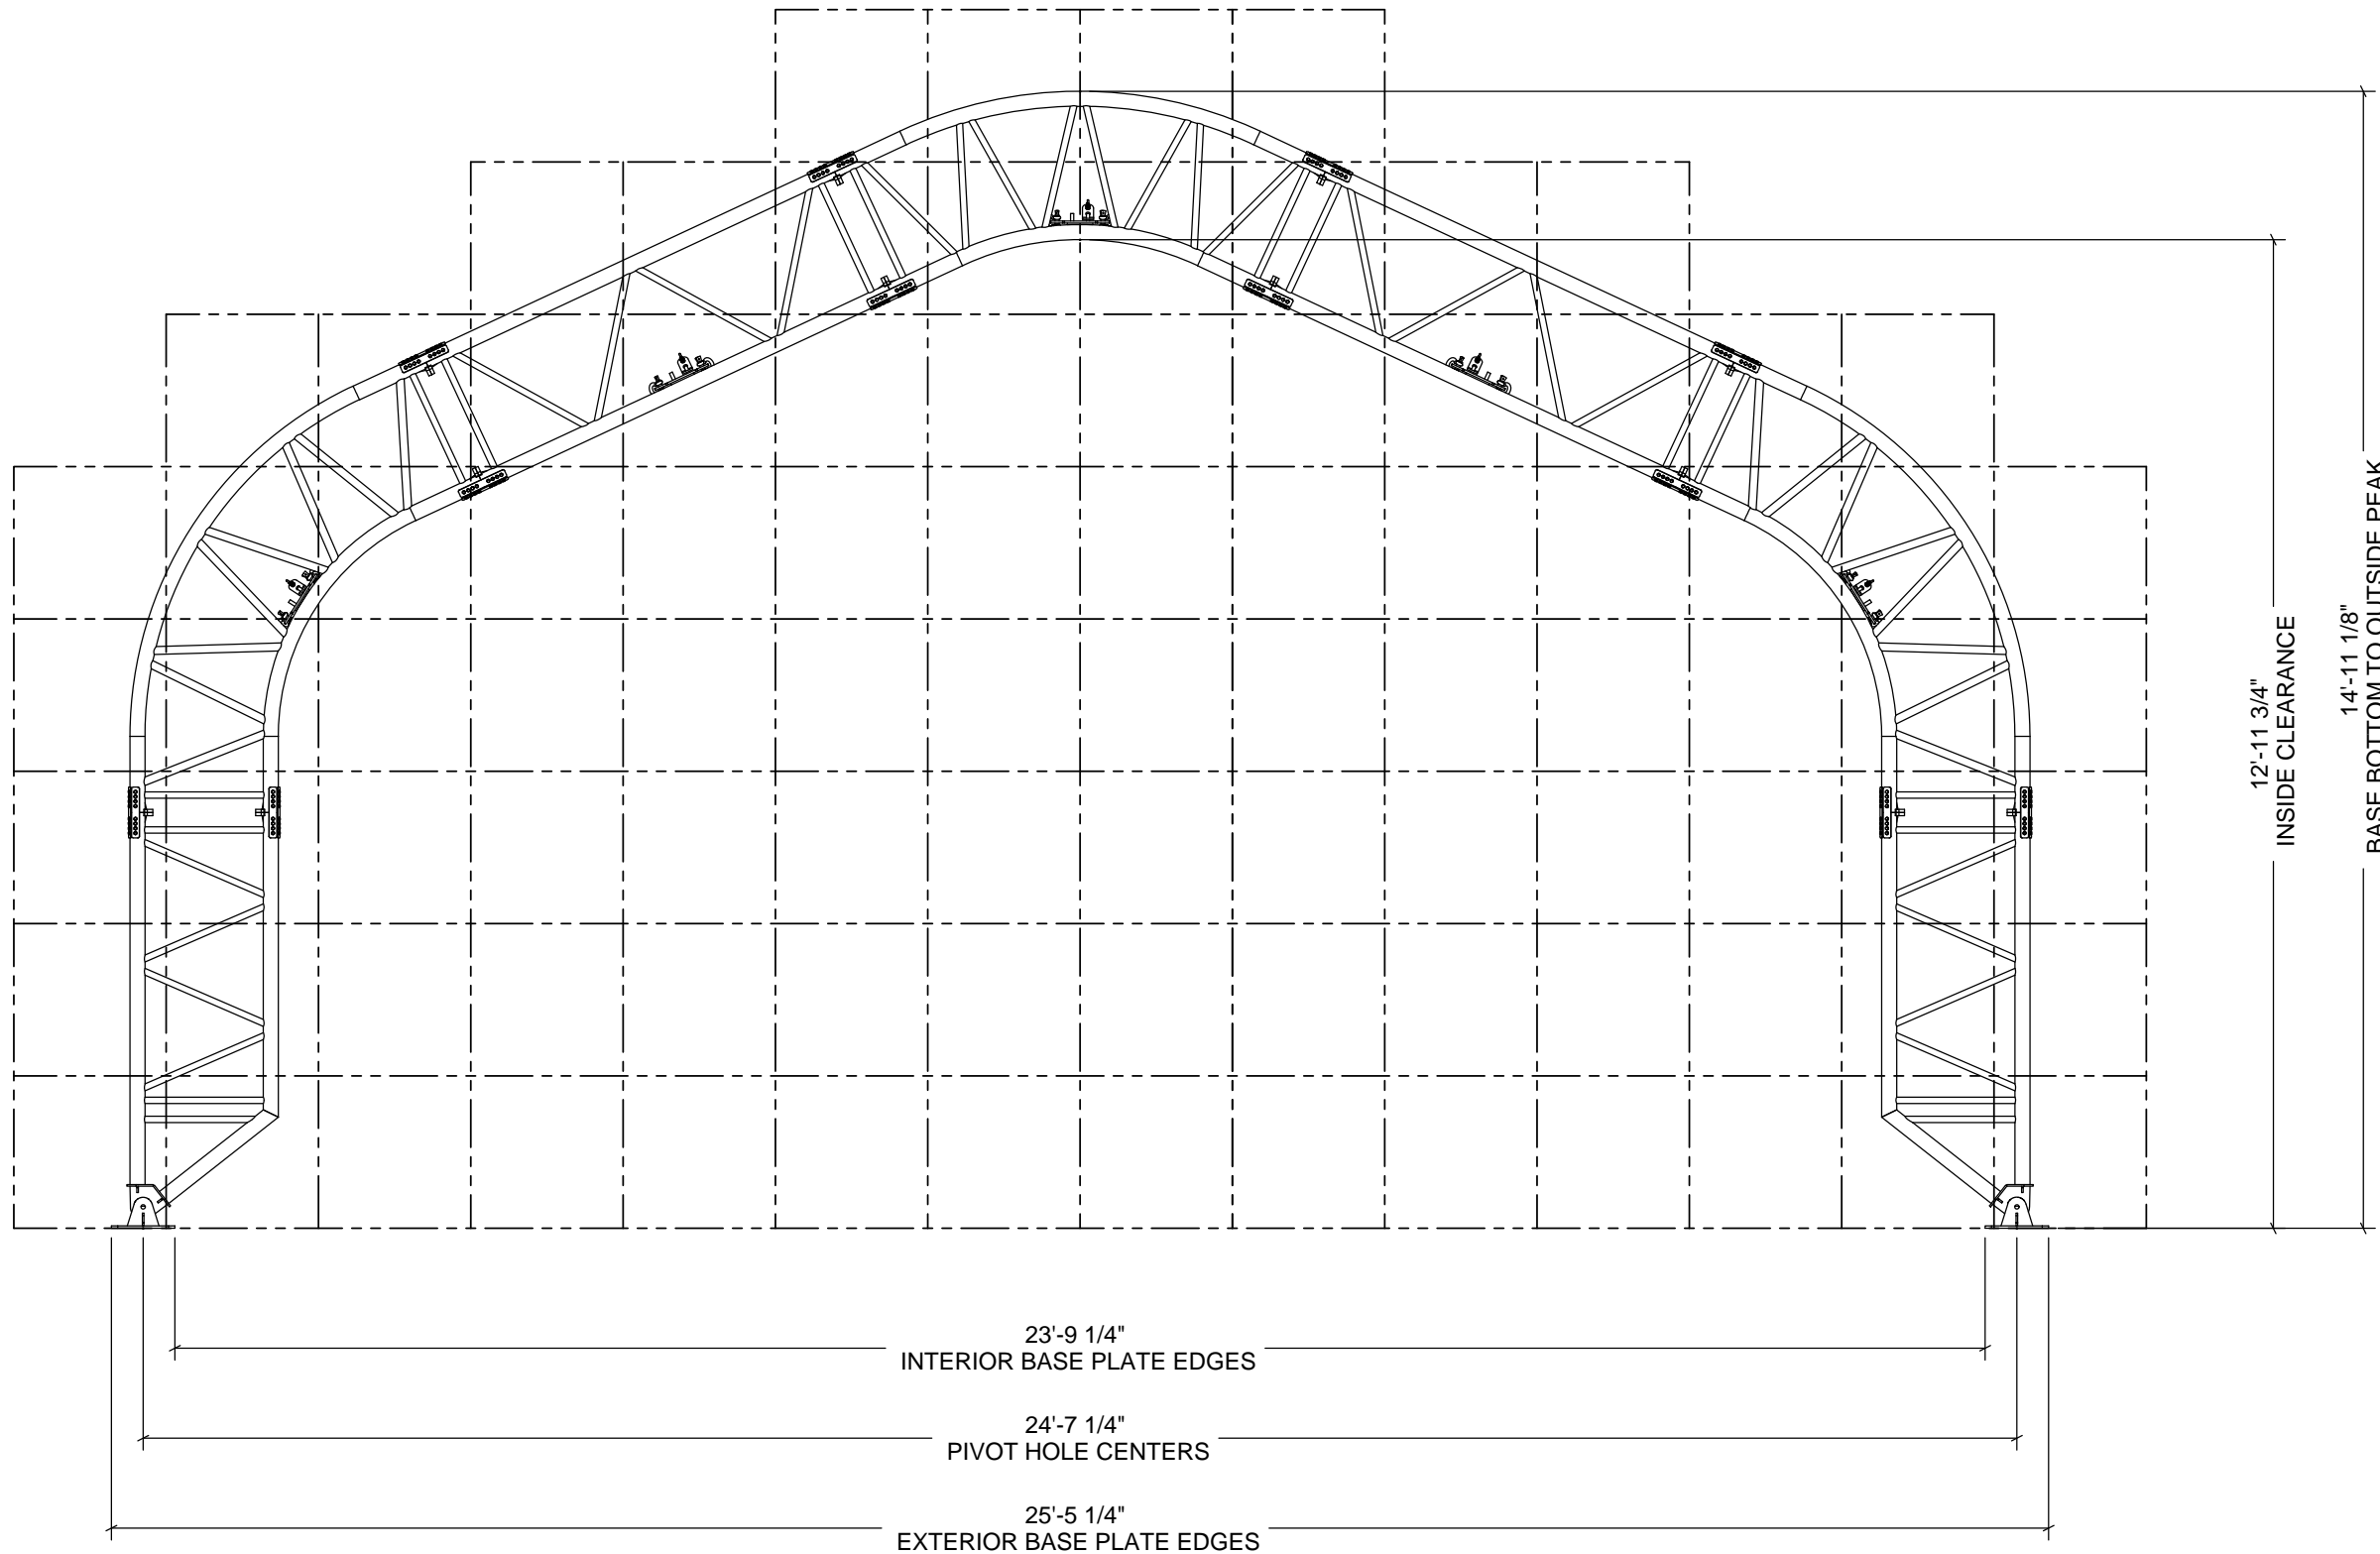

FRONT PROFILE (GRID)
 • **GRID REPRESENTS 24" SQUARES**

Order Number:

Customer Number:

Structure SKU #:	Structure Size:	25' HA
Customer Information:	Customer Contact Phone:	Structure Description:
Customer Contact:		25' TRUSS HOUSE STYLE "A"
Page Title:		FRONT PROFILE (GRID)

PDMWorks Project:

Drawings
 Drawn By: Creation Date:

Revisions:

No.	By:	Revision Date:
1		
2		
3		

Sheet: