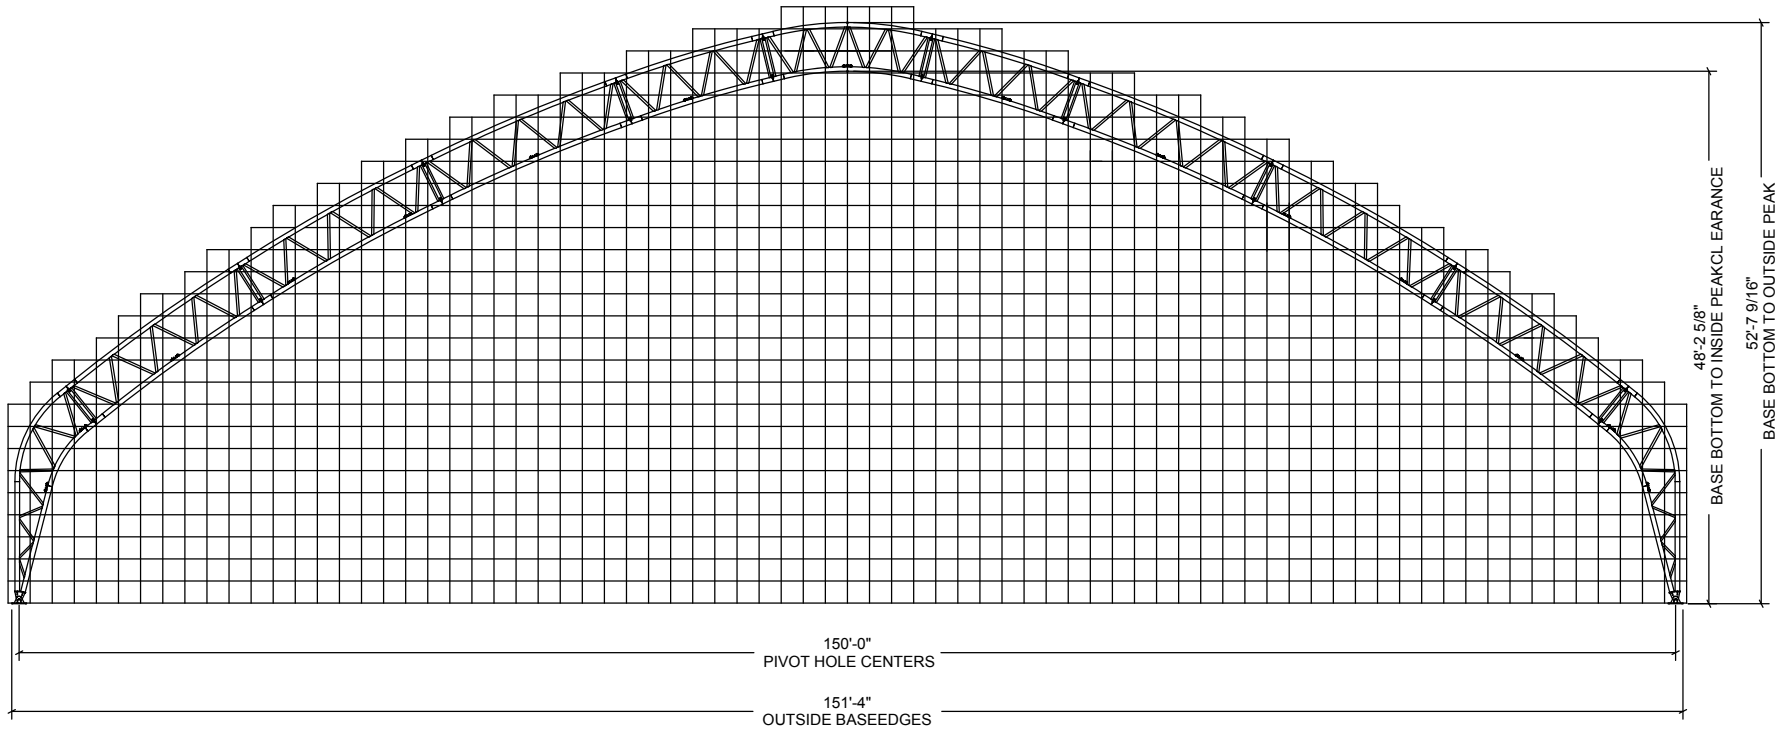

**FRONT PROFILE (GRID)**  
 • GRID REPRESENTS 24" SQUARES

OrderNum ber:

CustomerNum ber:

Blank space for additional notes or specifications.

Customer/Location:	Structure SKU #	Structure Size	Structure Description:
Customer Contact	Customer Contact/Phone:		
Page Title:			

PDMWorks Project:	
Drawings	
Drawn by:	Creation Date:
Revisions:	
No. By:	Revision/Date:
1	
2	
3	
Sheet:	