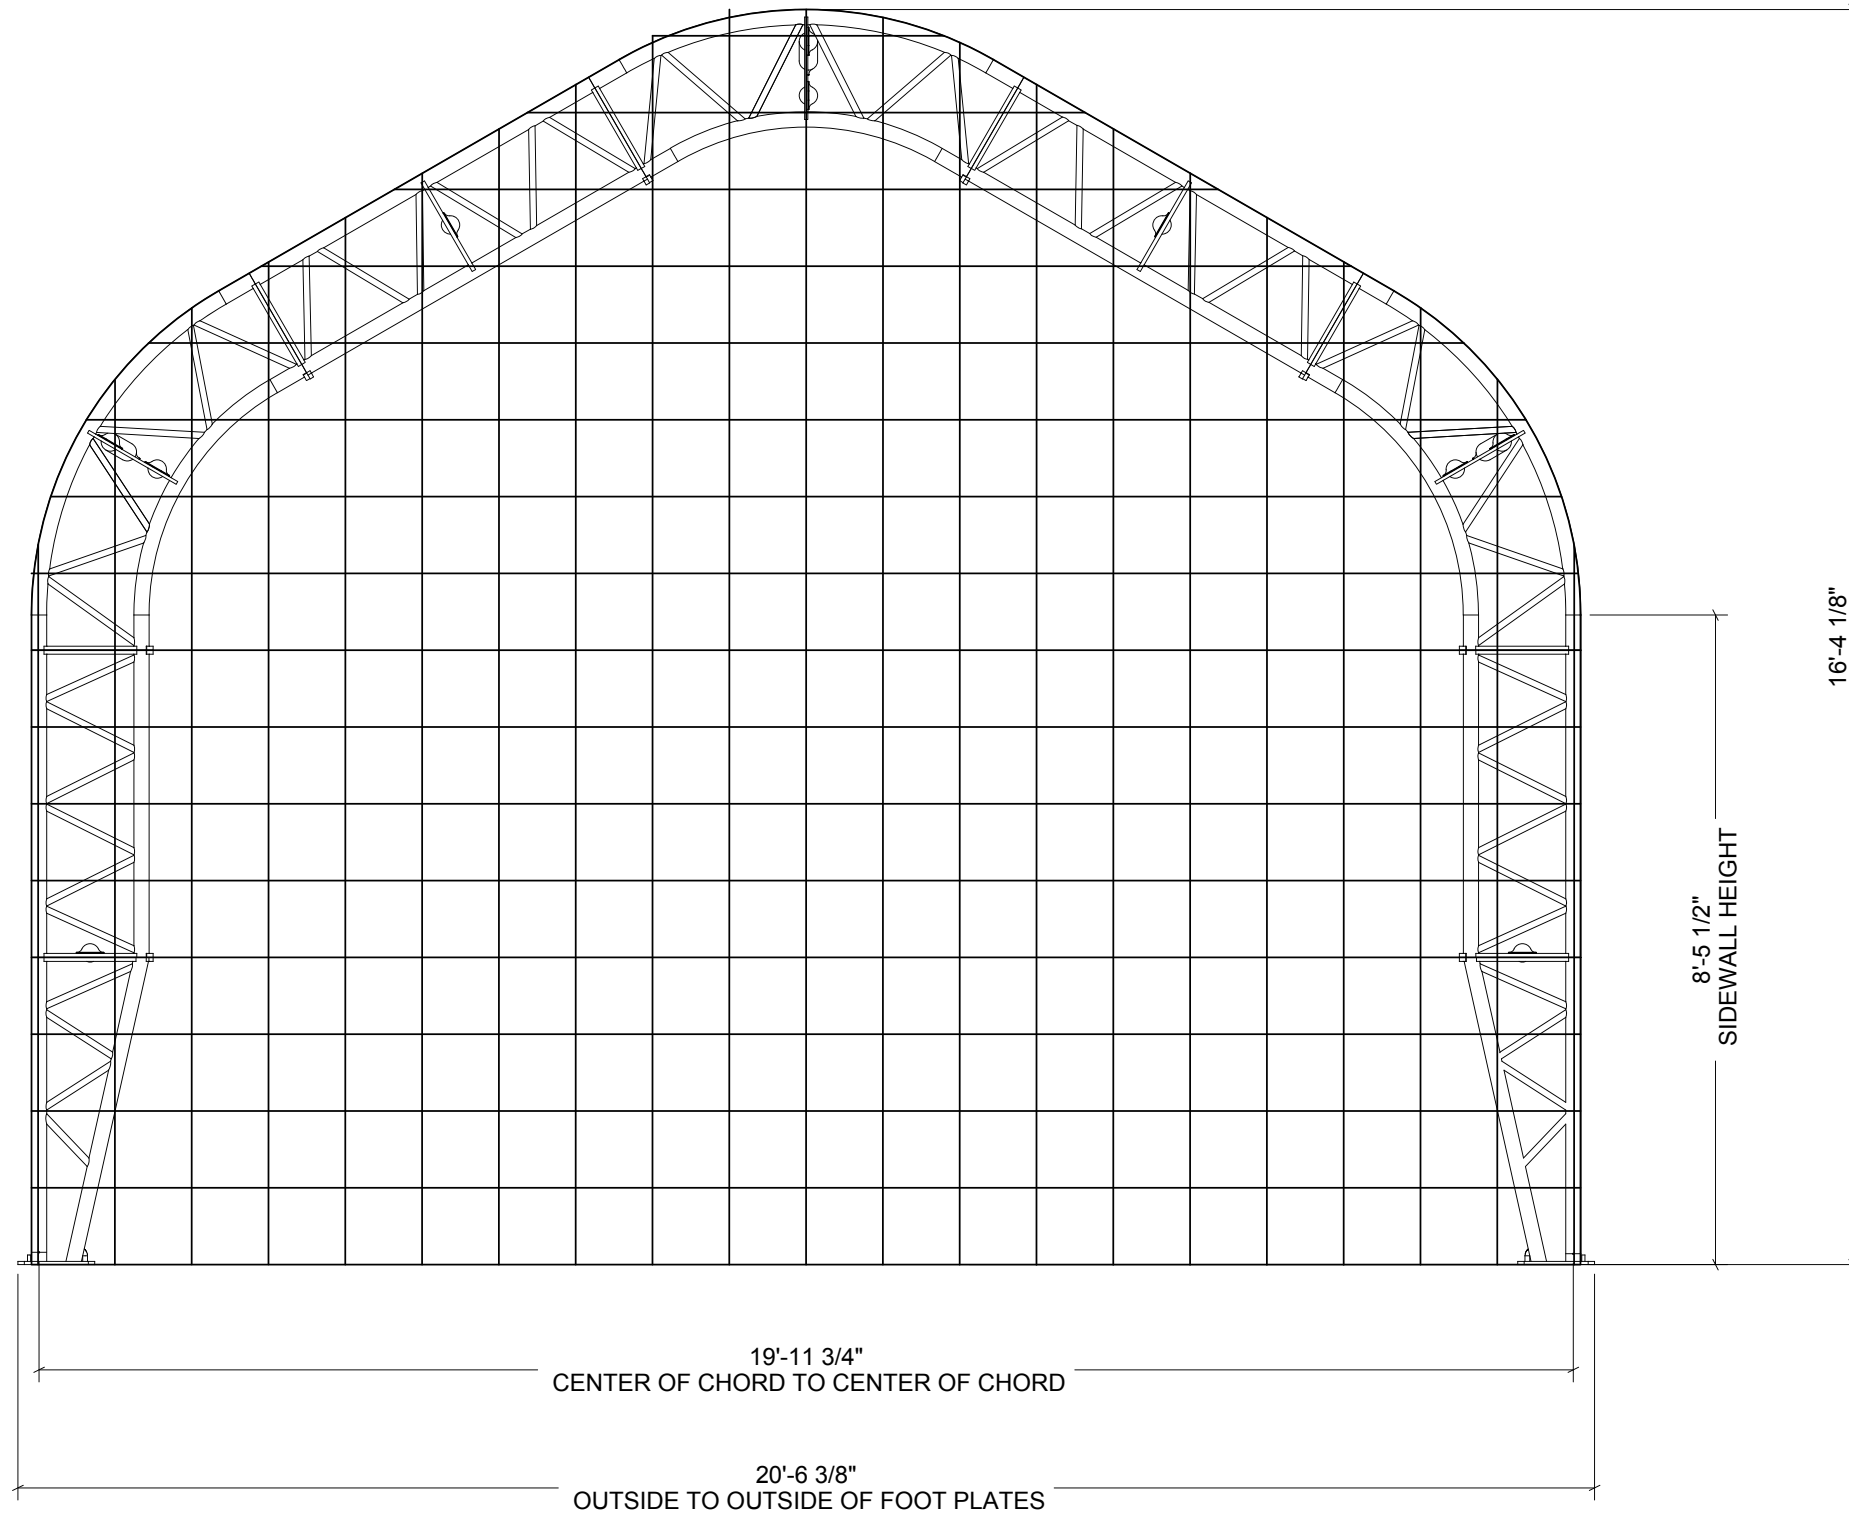

FRONT PROFILE (GRID)
 • GRID REPRESENTS 12" SQUARES

Order Number:

Customer Number:

Customer Information:	Structure SKU #:	Structure Size:	Structure Description:
	Customer Contact:	Customer Contact Phone:	
Page Title:			

PDMWorks Project:

Drawings
 Drawn By: Creation Date:

Revisions:
 No. By: Revision Date:

1		
2		
3		

Sheet: