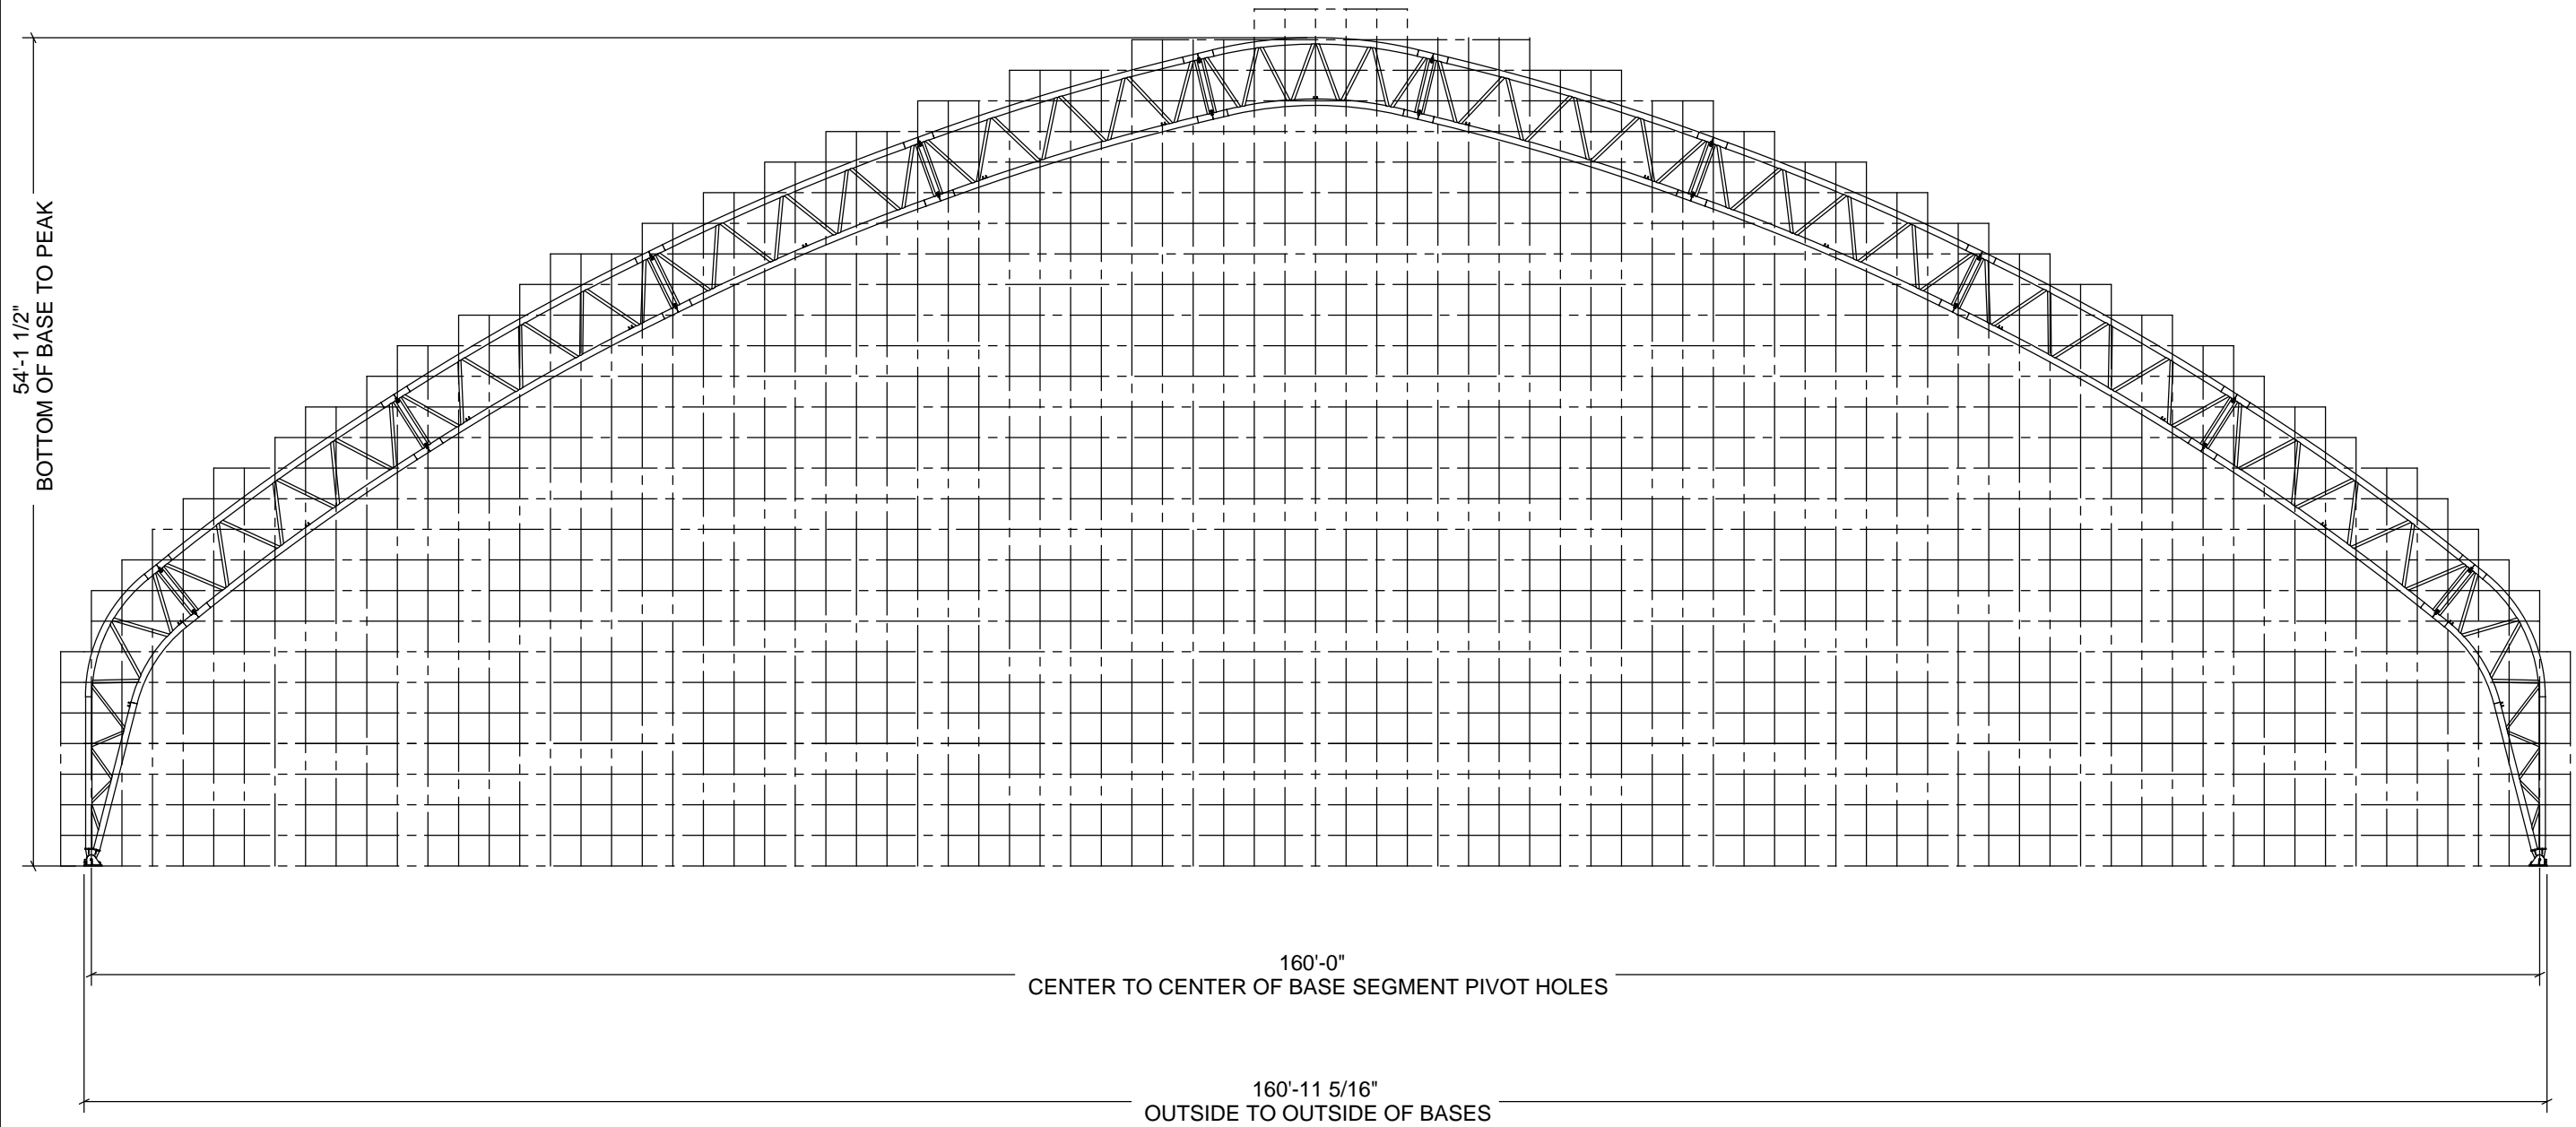

FRONT PROFILE (GRID)
 • **GRID REPRESENTS 24" SQUARES**

Order Number:

Customer Number:

Customer Information:

Structure SKU #:

Structure Size:

Structure Description:

Customer Contact: