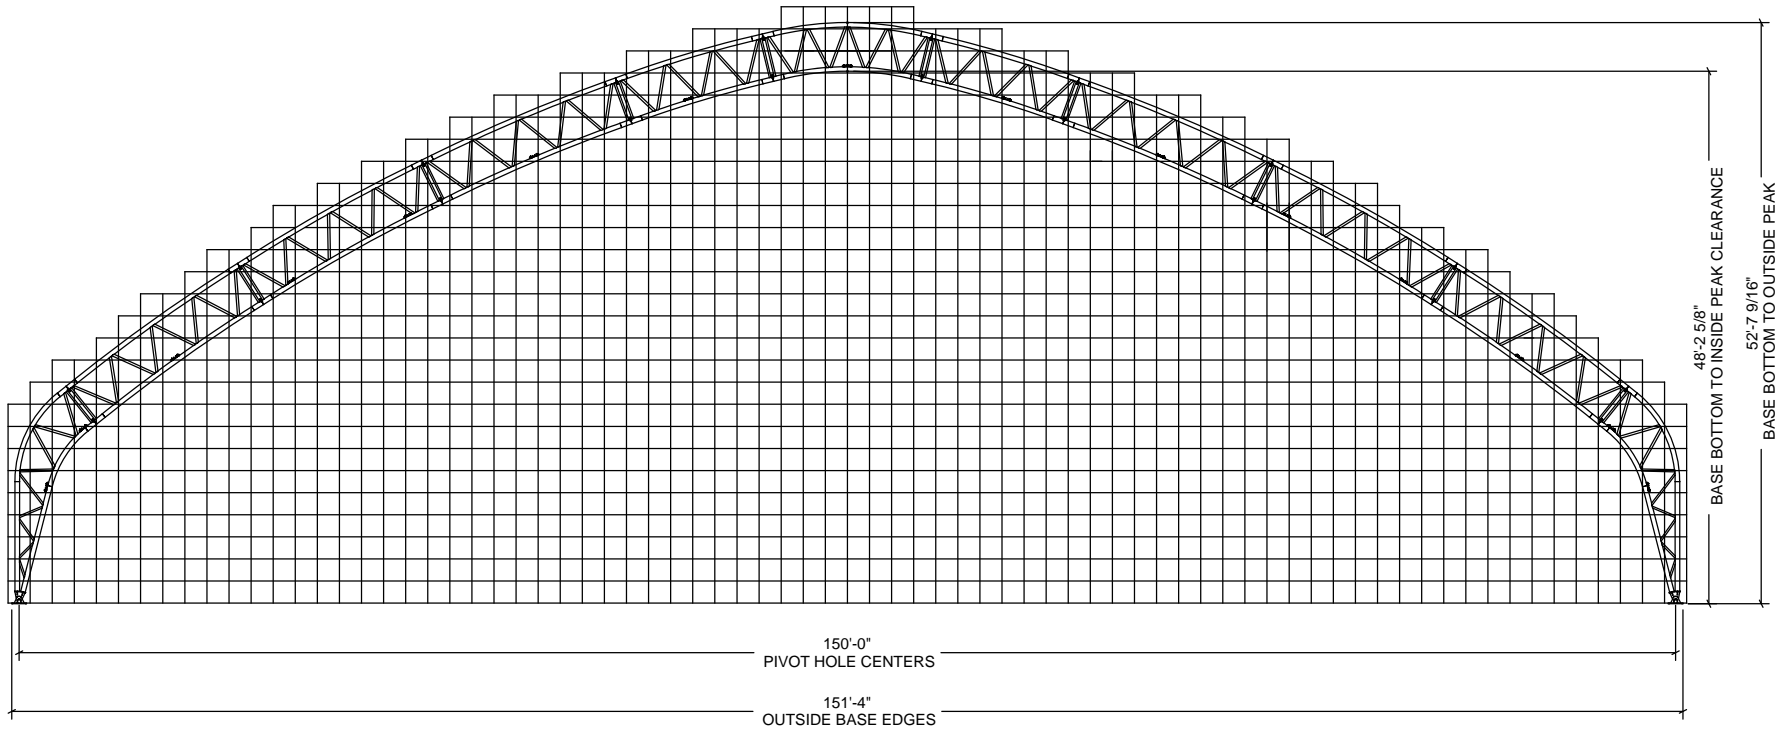

FRONT PROFILE (GRID)
 • GRID REPRESENTS 24" SQUARES

Order Number:
Customer Number:

Customer Information:	Structure SKU #:	Structure Size:	Structure Description:
Customer Contact:	Customer Contact Phone:		
			Page Title:

PDMWorks Project:		
Drawings		
Drawn By:	Creation Date:	
Revisions:		
No.	By:	Revision Date:
1		
2		
3		
Sheet:		