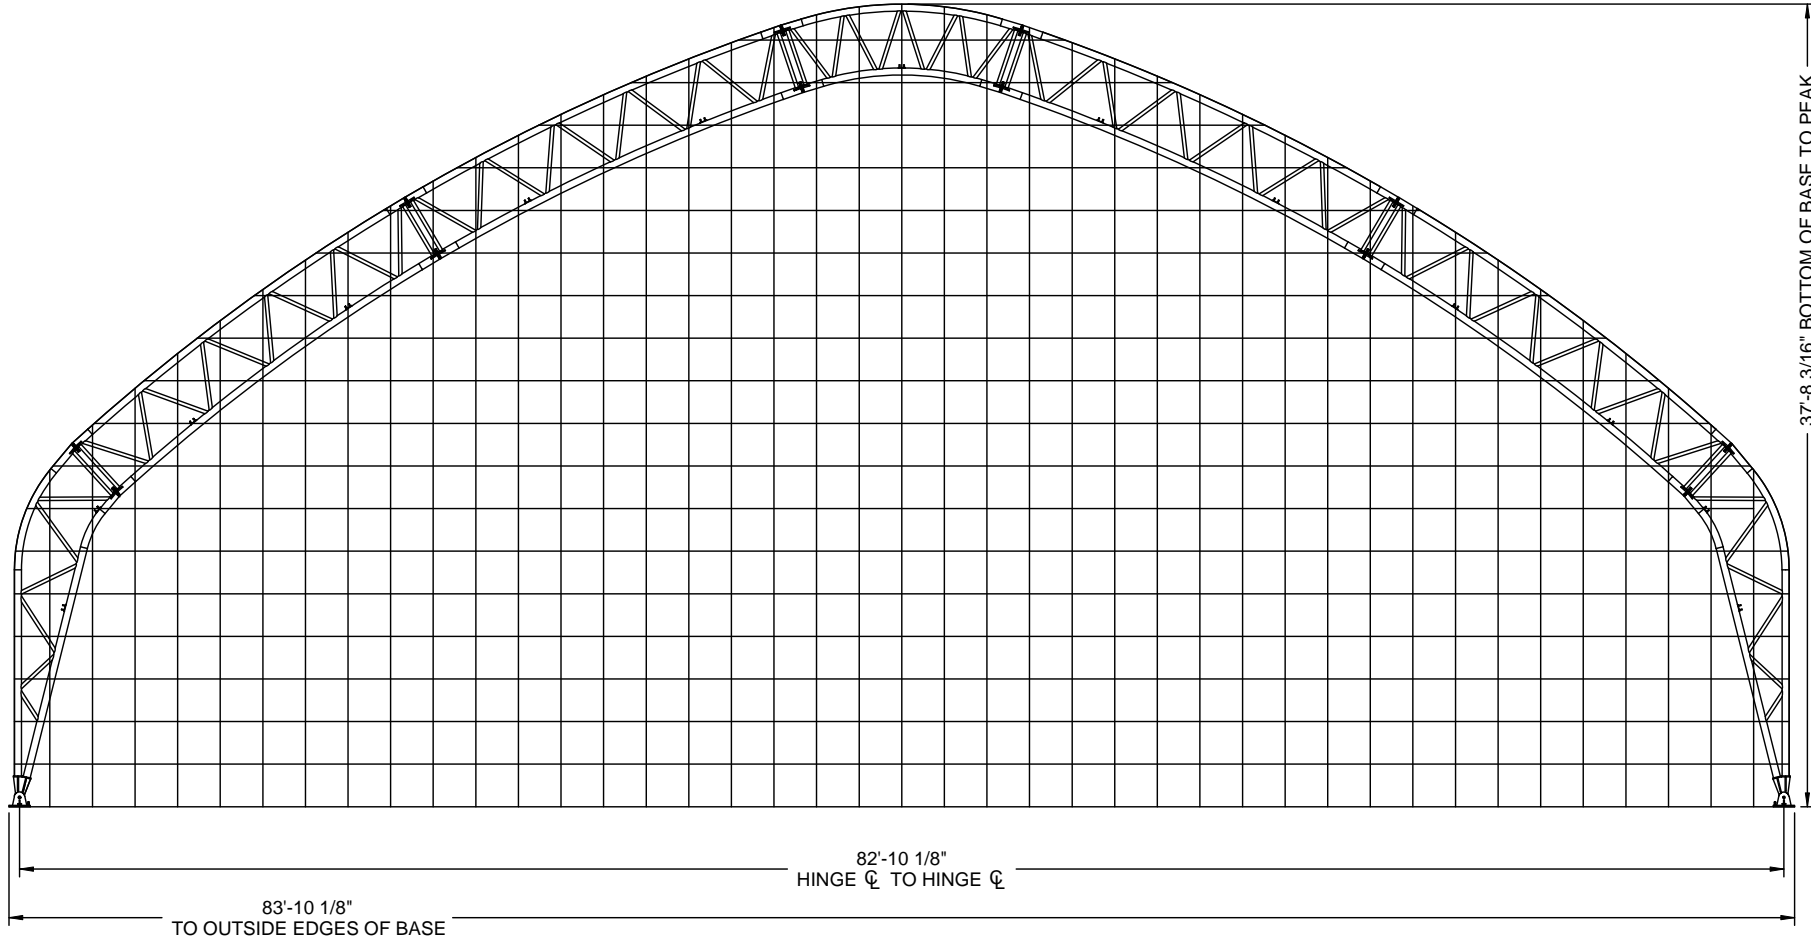

CLEARSPAN™ 83' WIDE HK SERIES STRUCTURE PROFILE

Order Number:
Customer Number:

Structure SKU #:
Structure Size:
Structure Description:

Customer Information:
Customer Contact:
Customer Contact Phone:
Page Title: