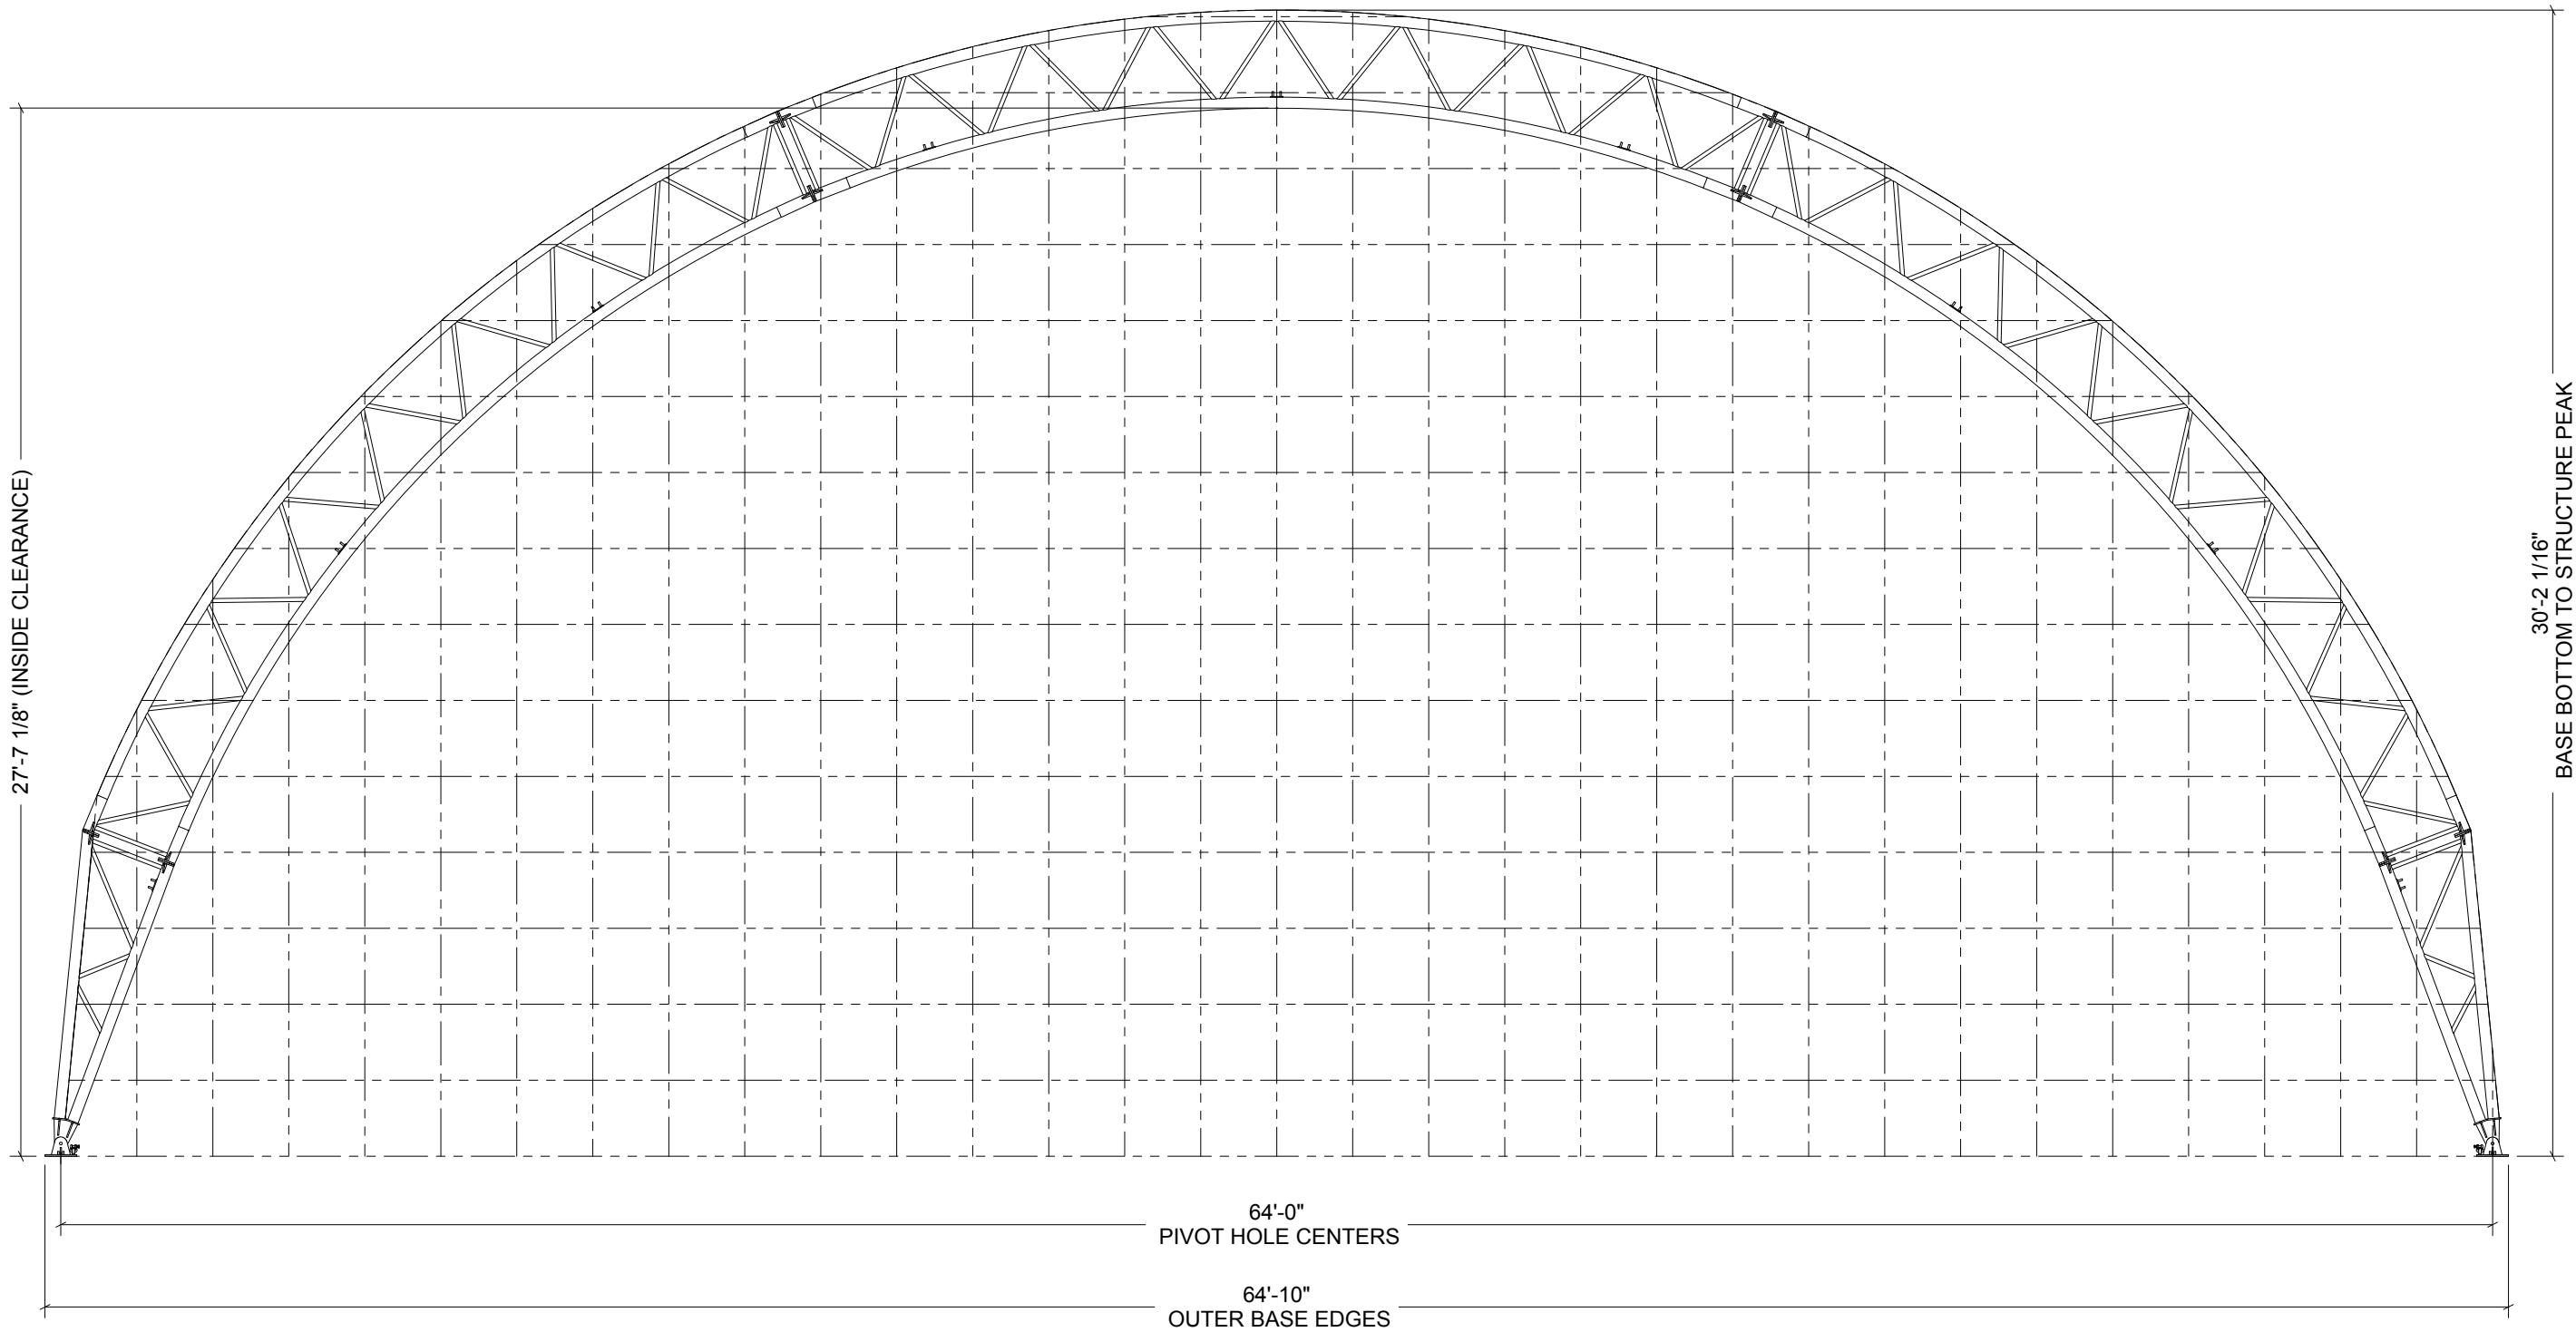

FRONT PROFILE (GRID)
 • **GRID REPRESENTS 24" SQUARES**

Developed By

Order Number:

Customer Number:

Customer Information:		
Structure SKU #:	Structure Size:	Structure Description:
Customer Contact:	Customer Contact Phone:	Page Title:

PDMWorks Project:	
Drawings	
Drawn By:	Creation Date:
Revisions:	
No.	Revision Date:
1	
2	
3	
Sheet:	