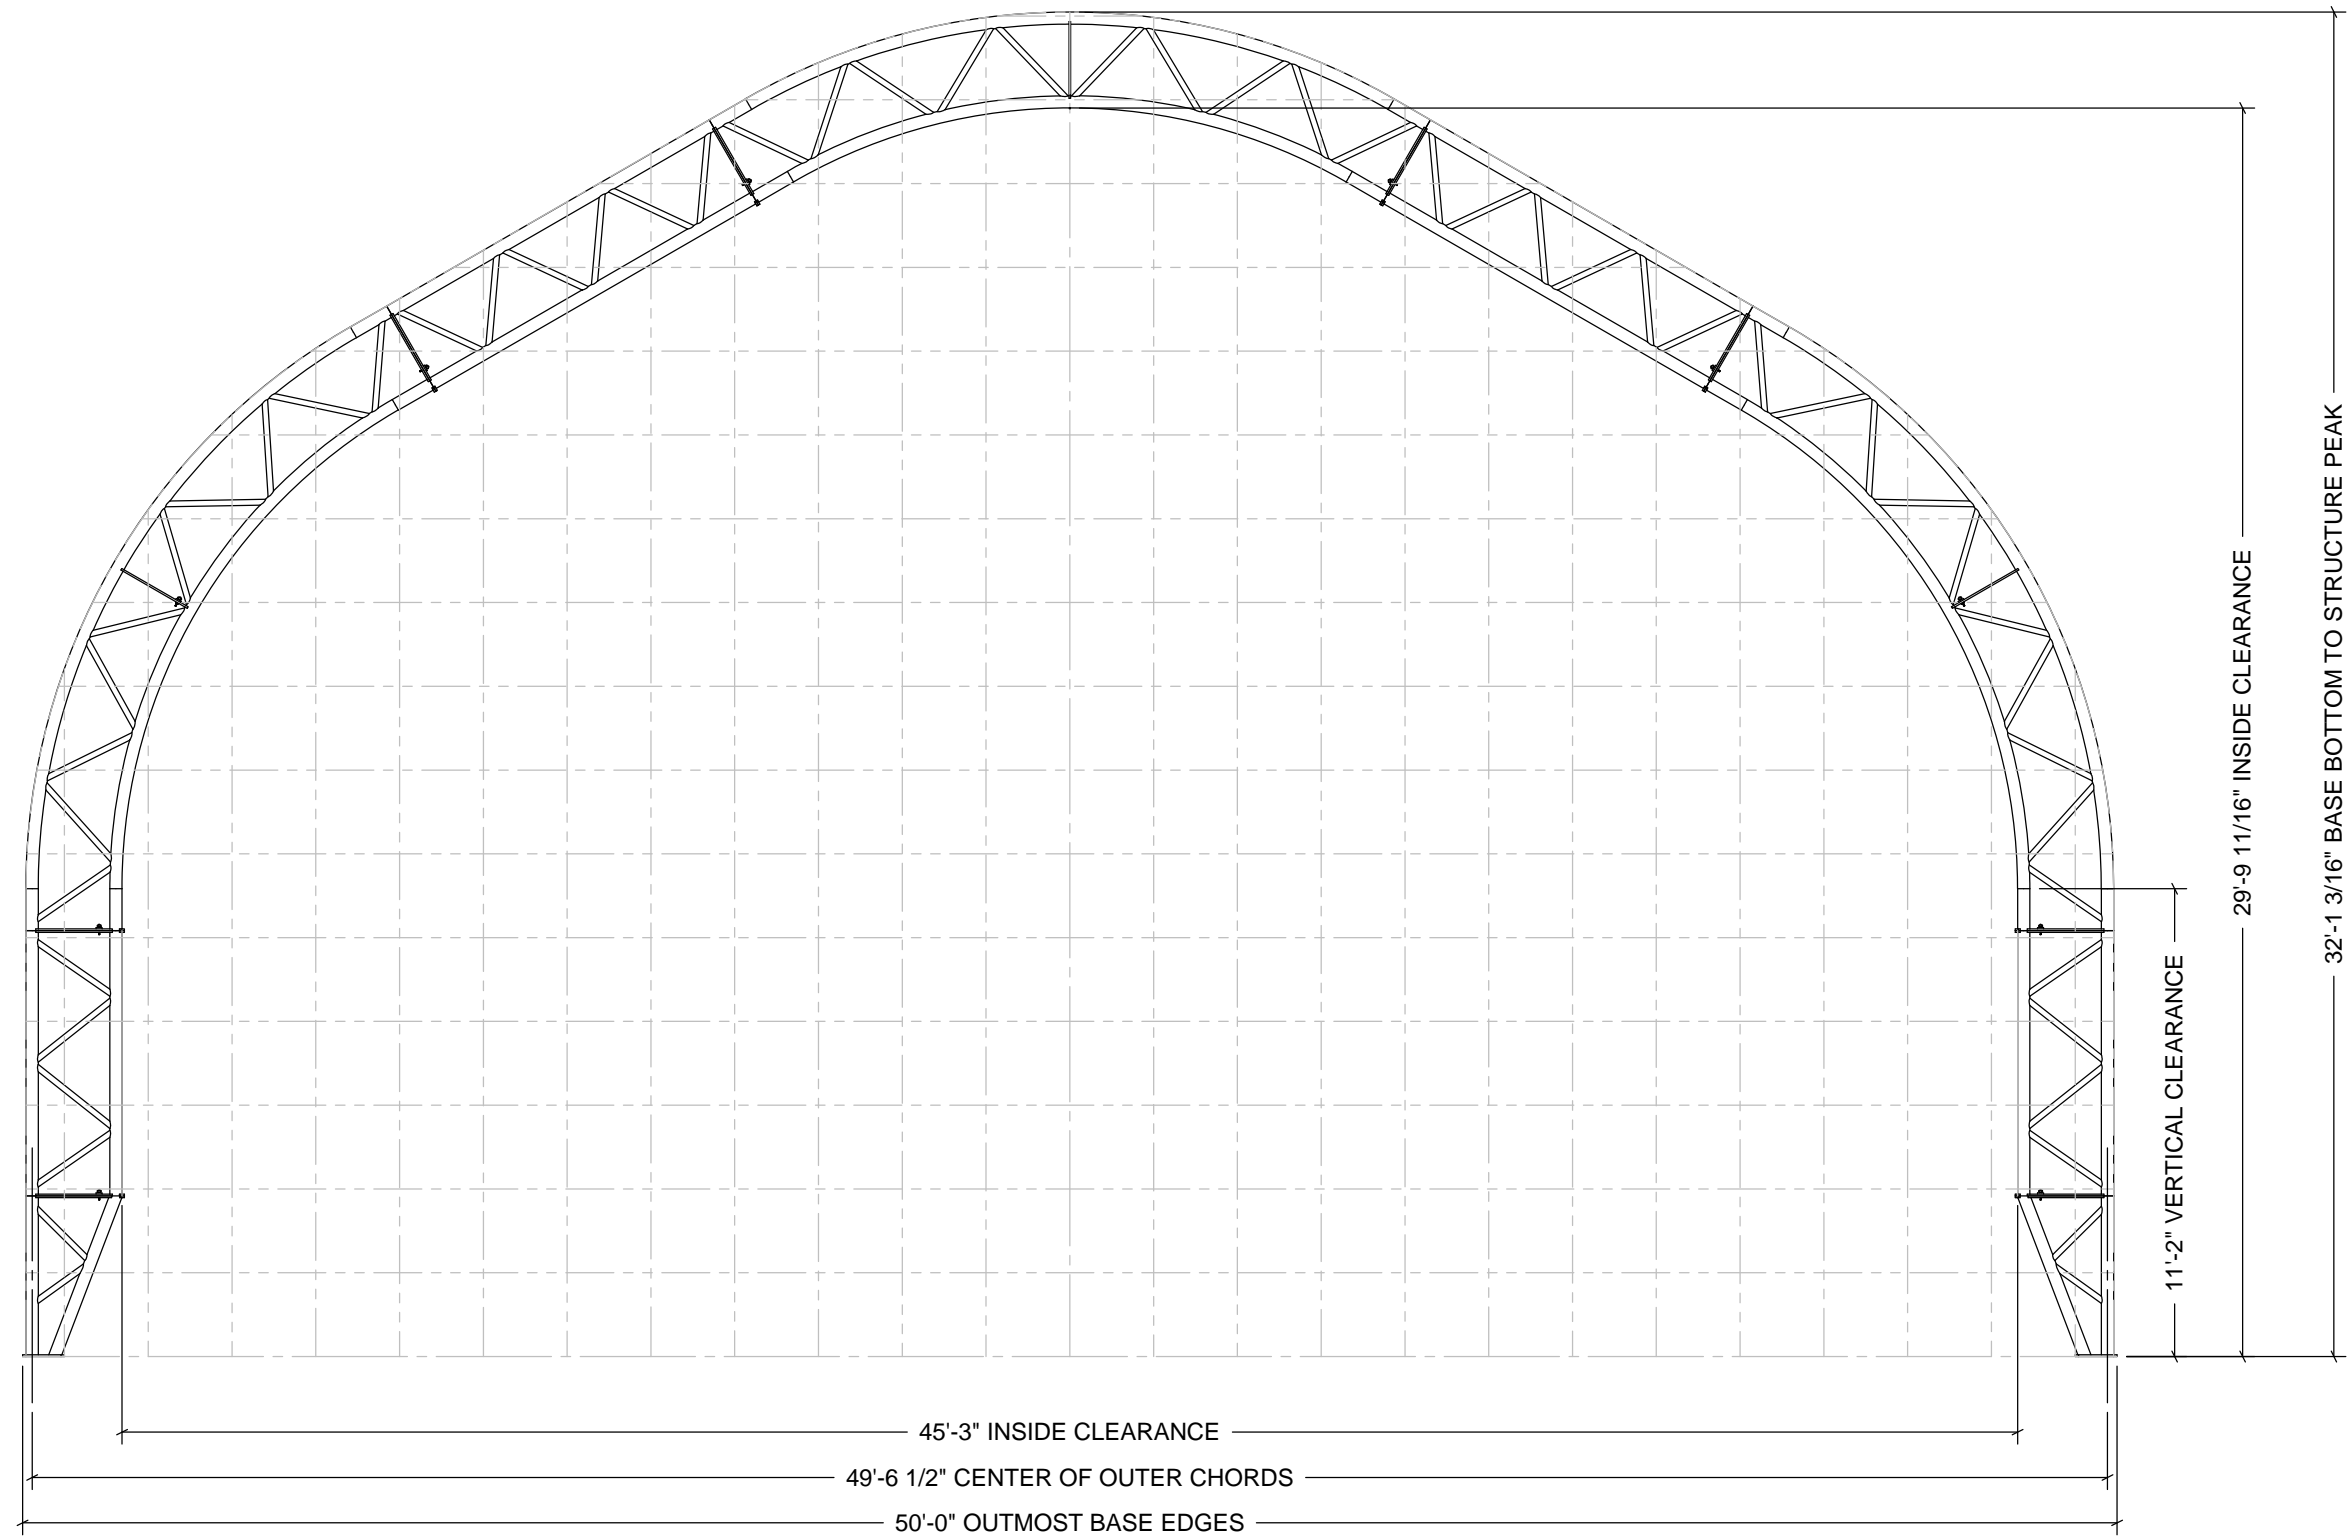

**FRONT PROFILE (GRID)**  
 • GRID REPRESENTS 24" SQUARES

Order Number:

Customer Number:

Customer Information:	Structure SKU #:	Structure Size:	Structure Description:
Customer Contact:	Customer Contact Phone:		
			Page Title:

PDMWorks Project:	
Drawings	
Drawn By:	Creation Date:
Revisions:	
No.	By: Revision Date:
1	
2	
3	

Sheet: