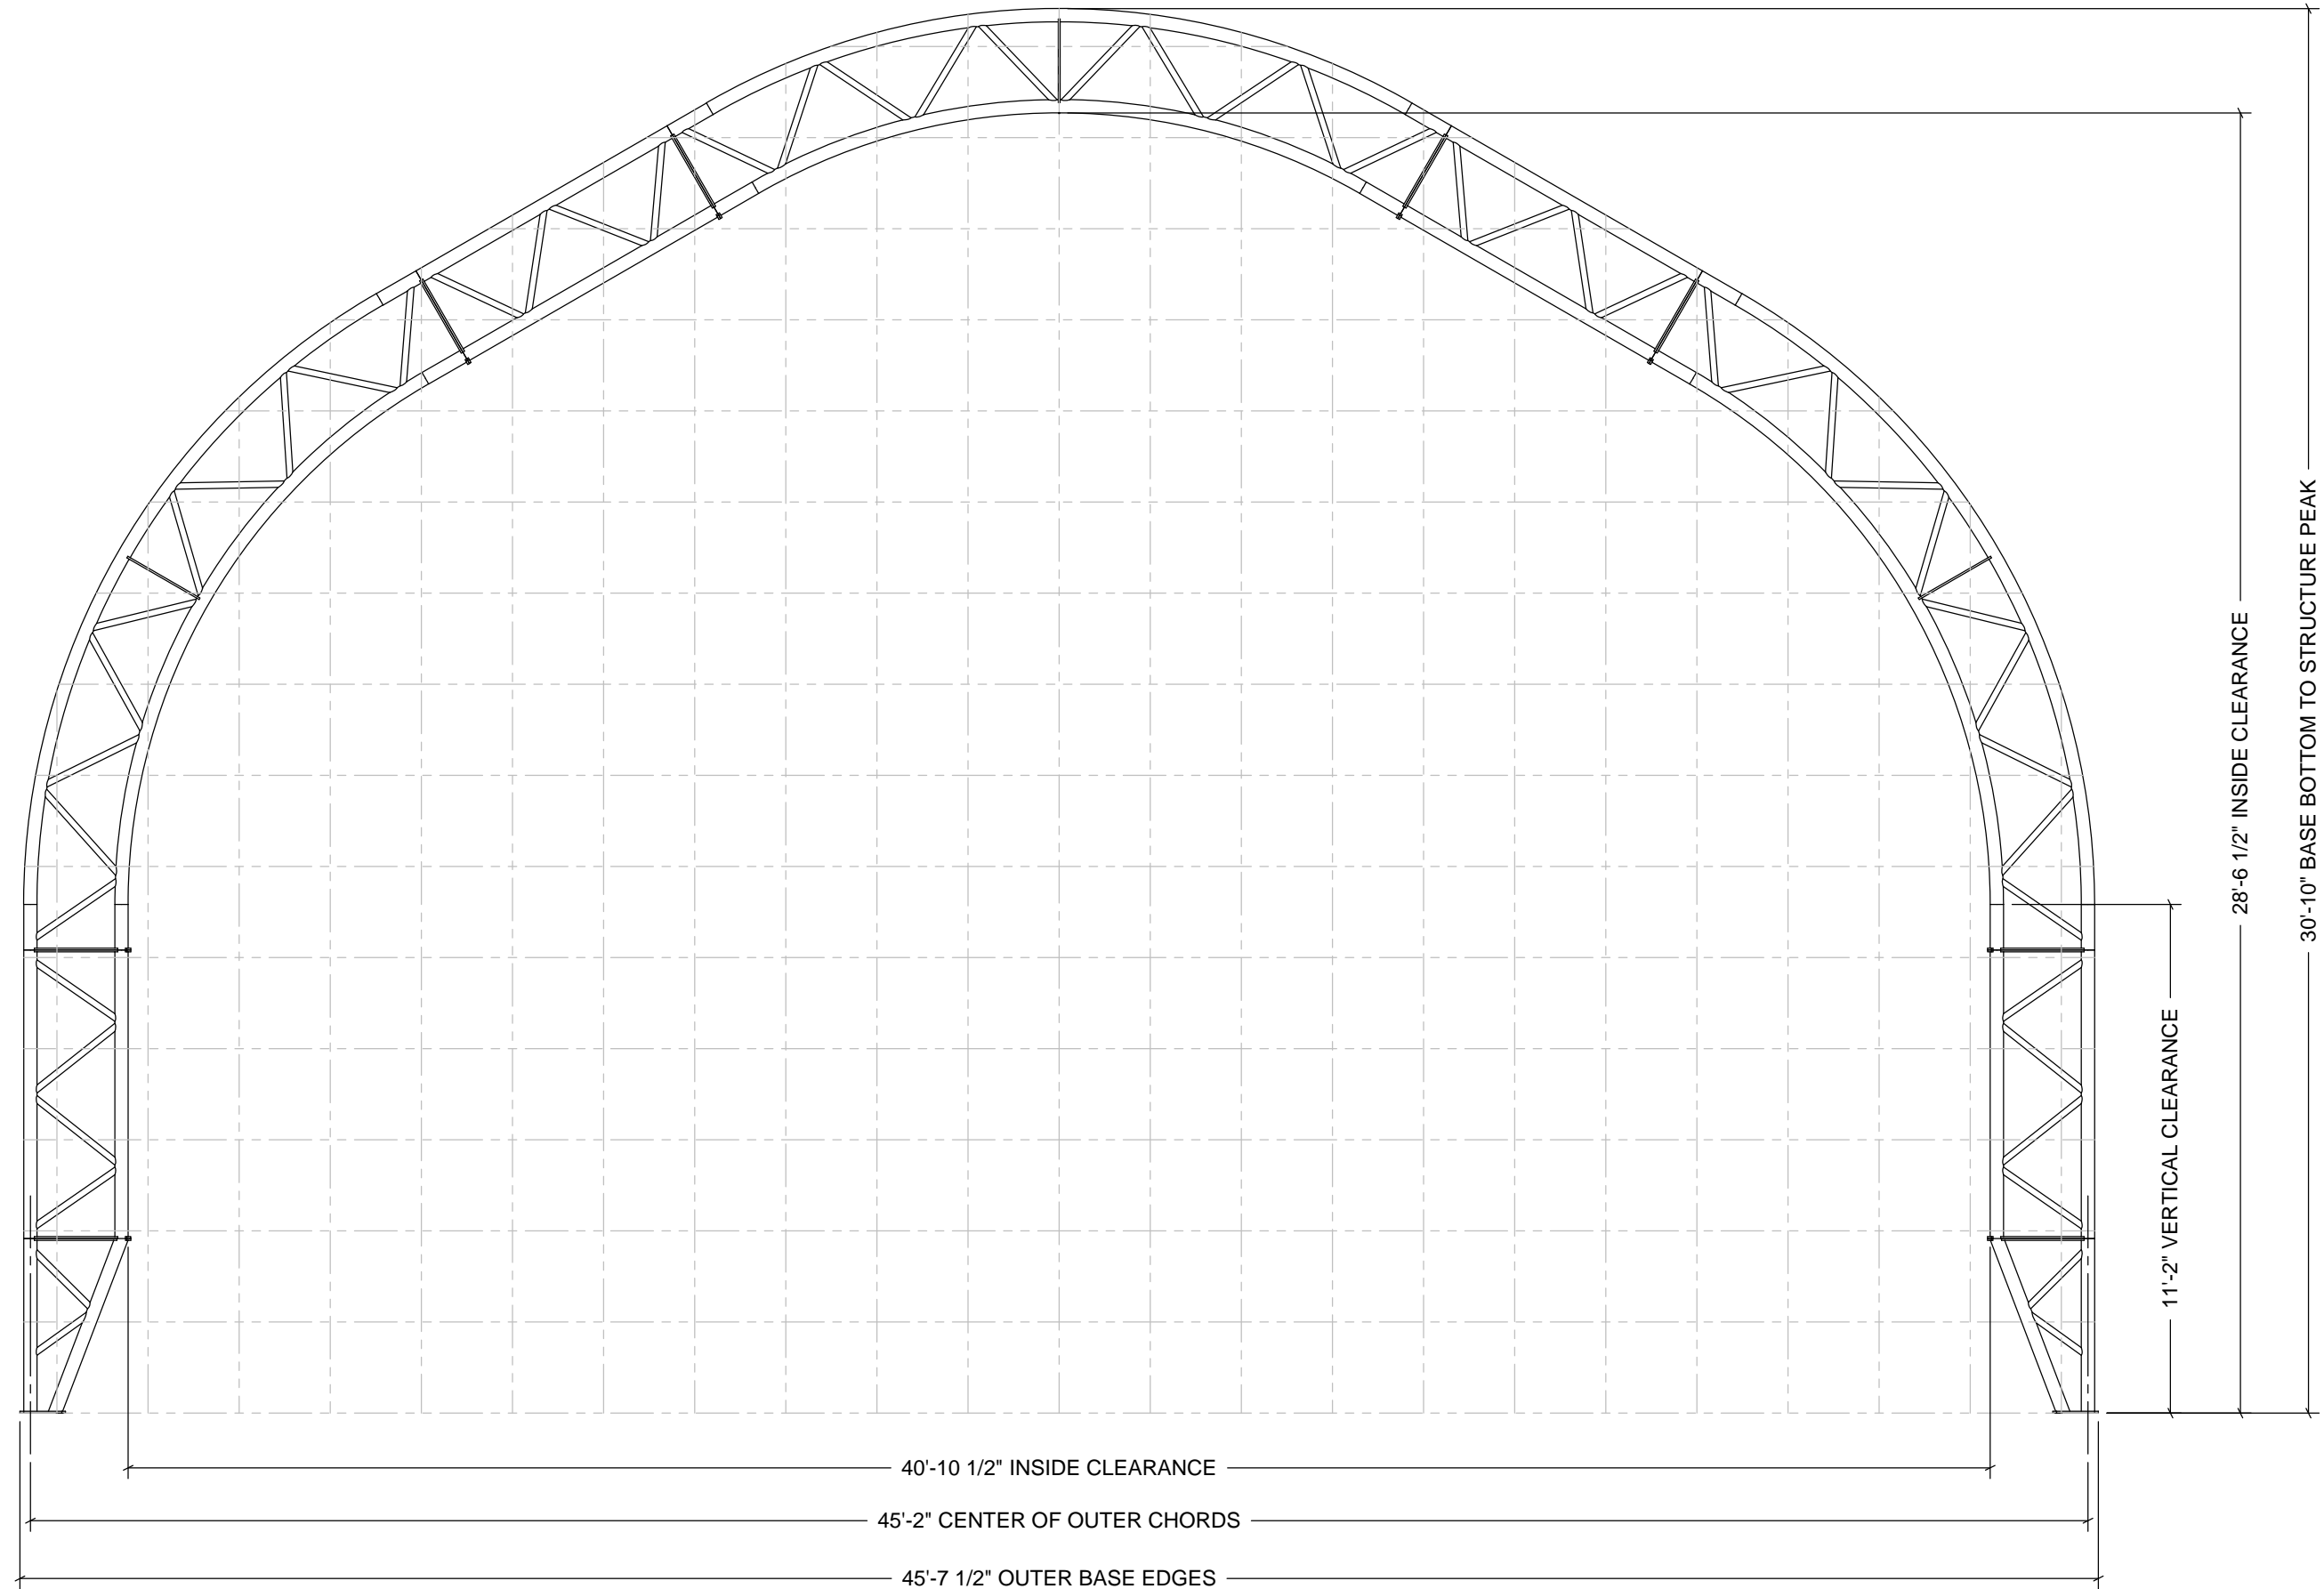

FRONT PROFILE (GRID)
 • **GRID REPRESENTS 24" SQUARES**

Order Number:

Customer Number:

Structure SKU #:	Structure Size:	Structure Description:
Customer Information:	Customer Contact Phone:	Page Title:
Customer Contact:		

PDMWorks Project:

Drawings	
Drawn By:	Creation Date:

Revisions:	
No.	Revision Date:
1	
2	
3	

Sheet: