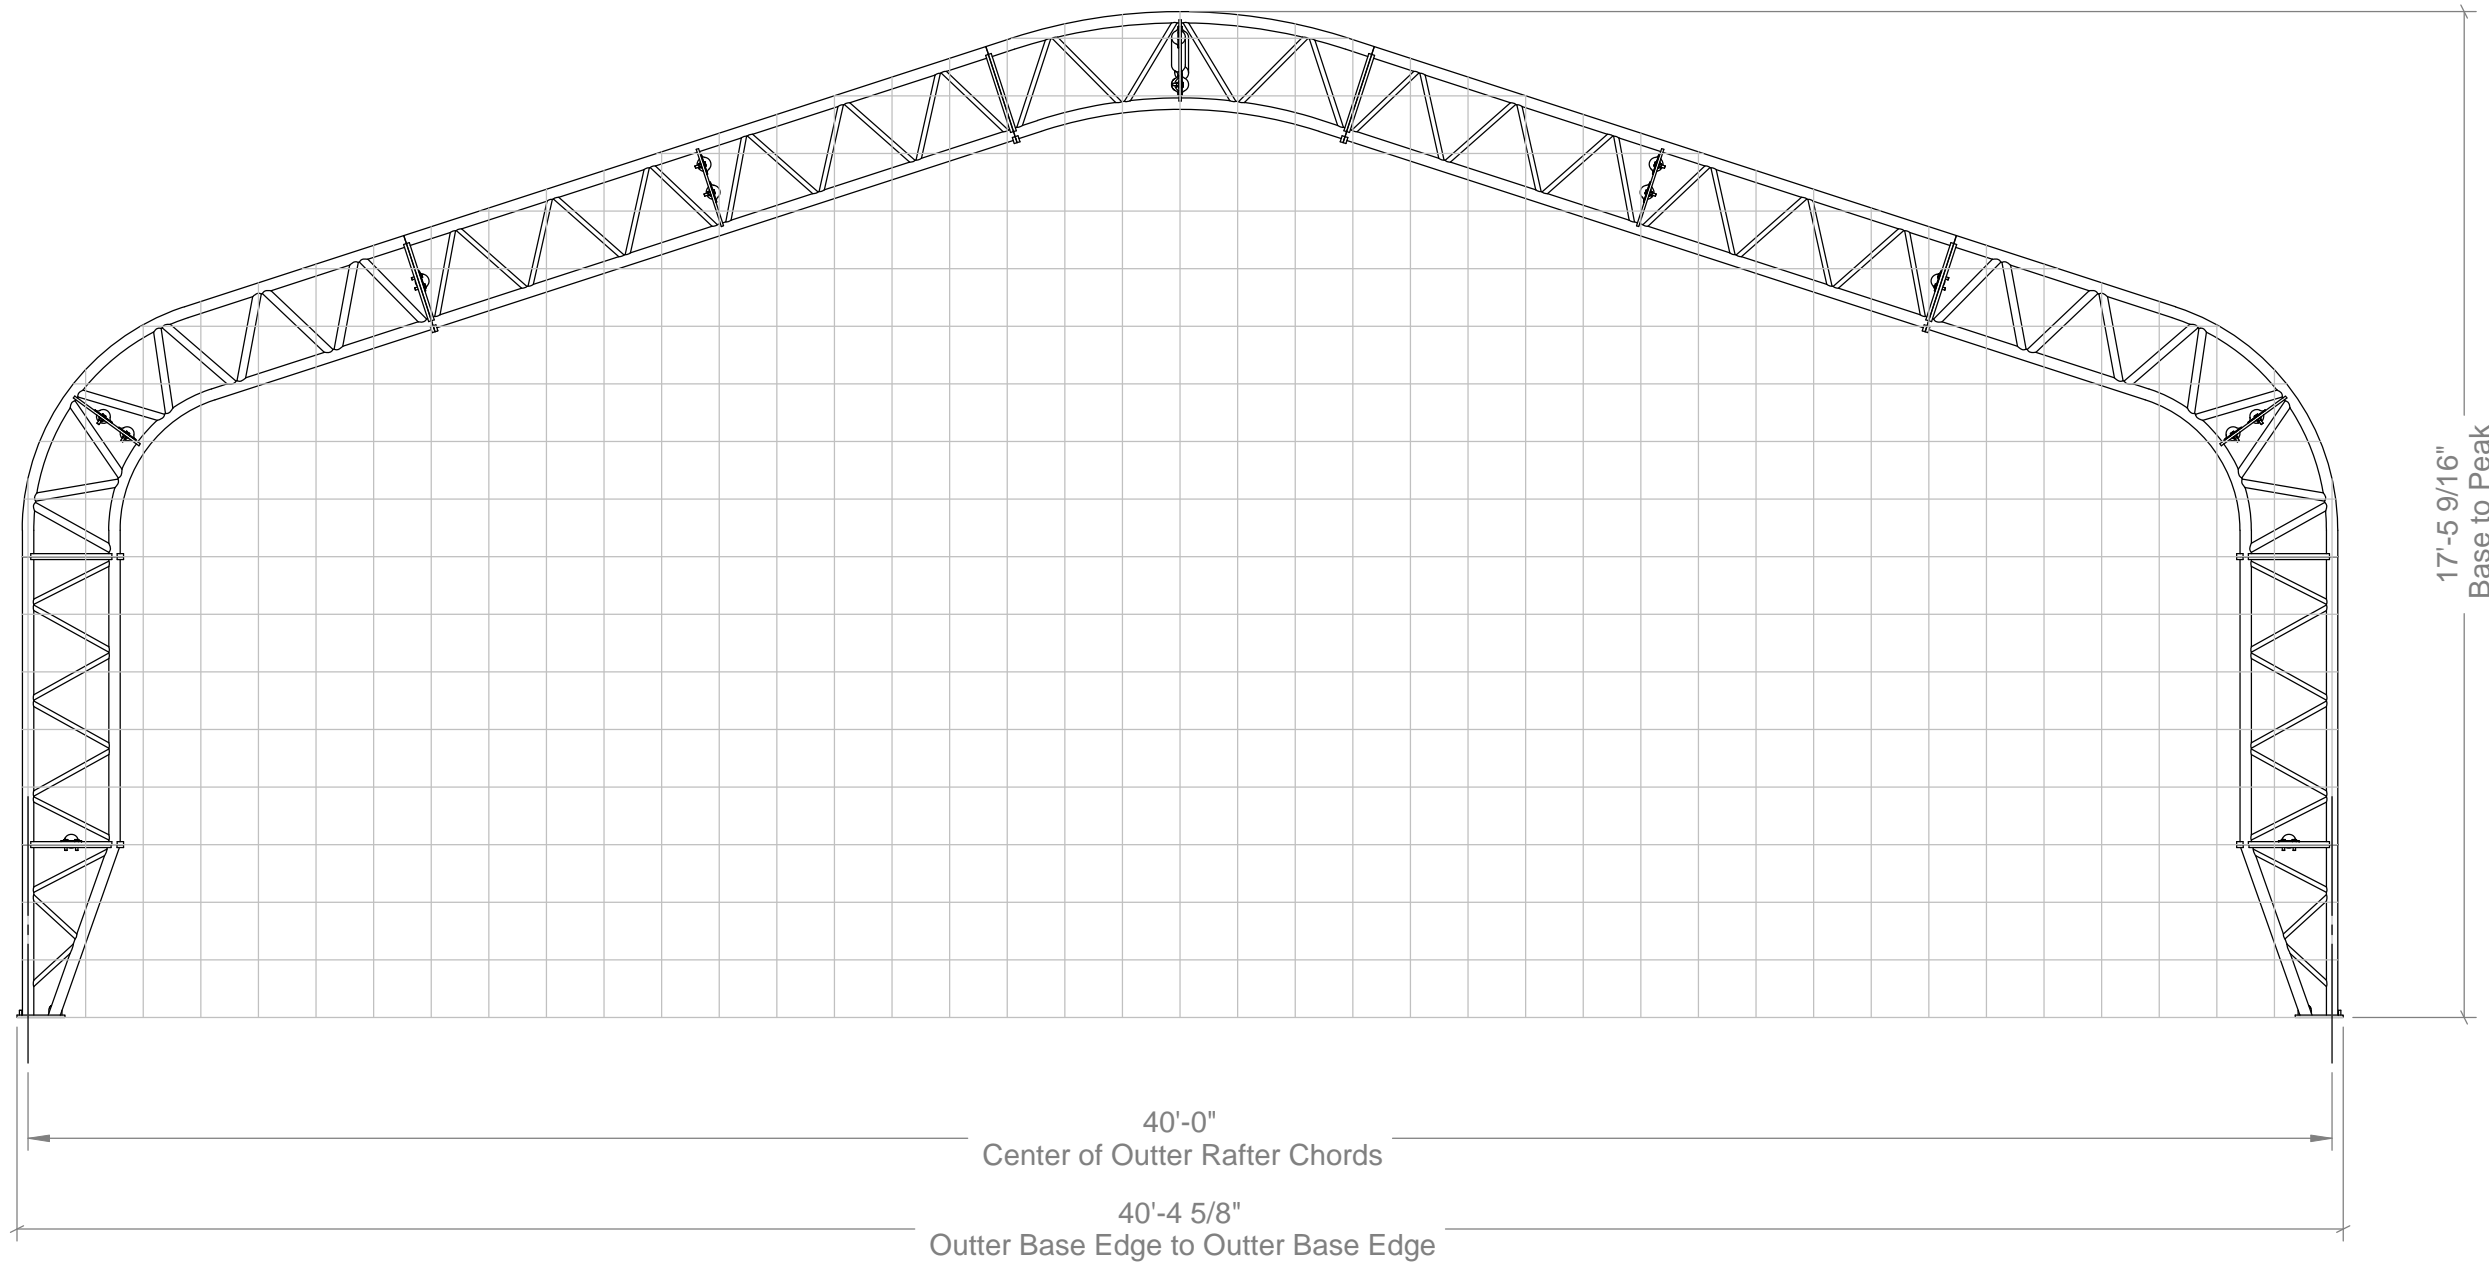

**FRONT PROFILE (GRID)**  
 • GRID REPRESENTS 12" SQUARES

Order Number:

Customer Number:

Structure SKU #:	Structure Size:	Structure Description:
Customer Information:	Customer Contact:	Customer Contact Phone:
		Page Title:

PDMWorks Project:

Drawings

Drawn By:                      Creation Date:

Revisions:

No.	By:	Revision Date:
1		
2		
3		

Sheet: