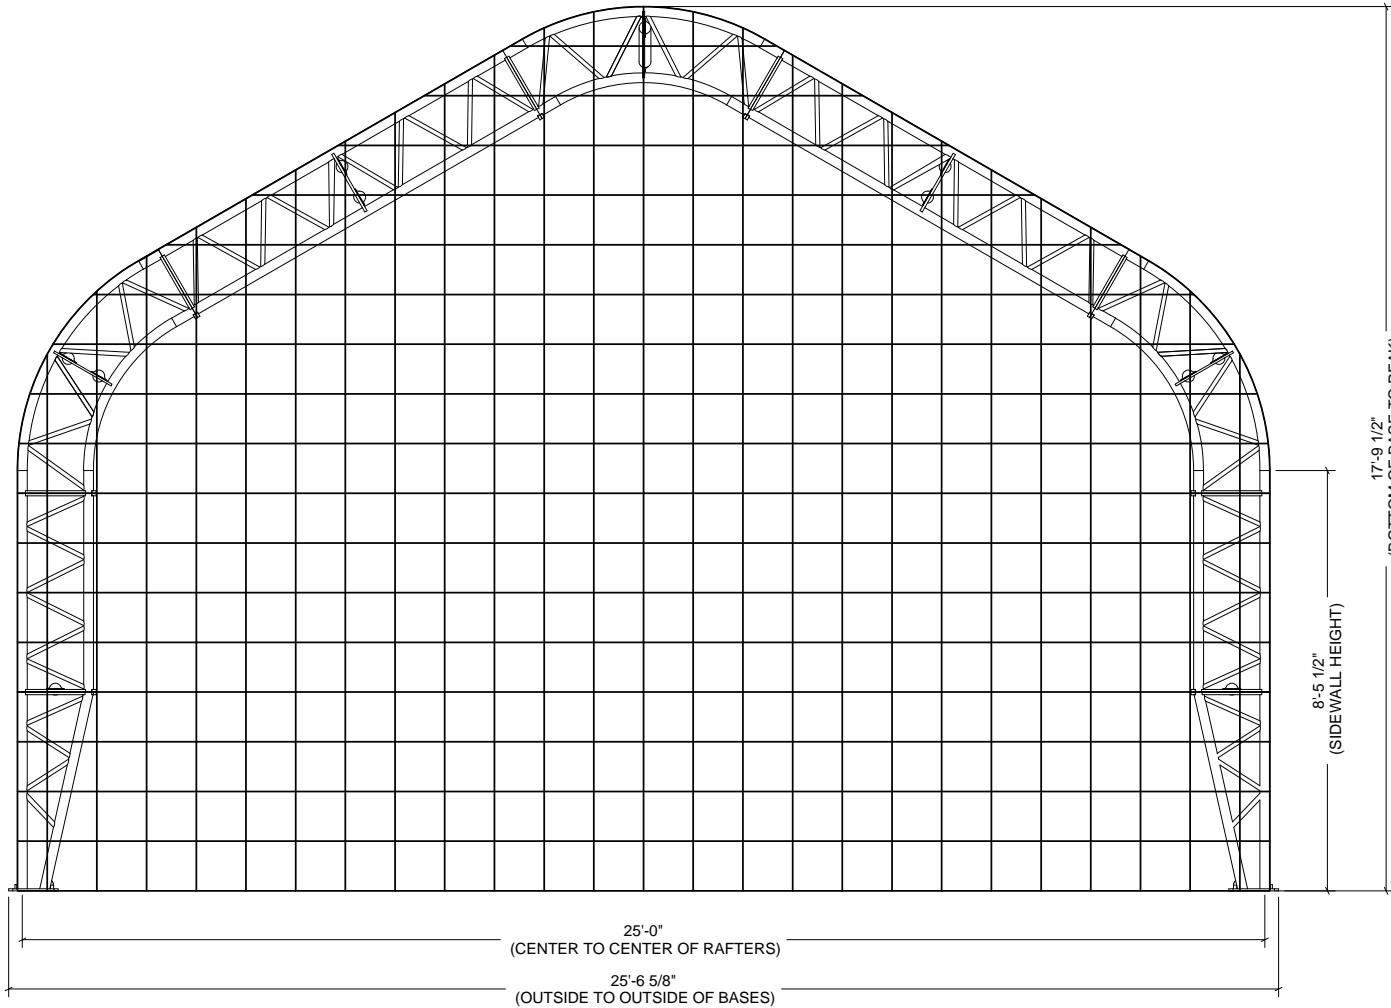

FRONT PROFILE (GRID)
 • GRID REPRESENTS 12" SQUARES

Order Number:

Customer Number:

Structure SKU #:

Structure Size:

Structure Description:

Customer Information:

Customer Contact: